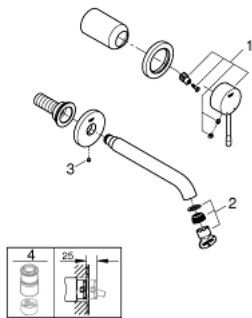

19 408 001 ESSENCE 2-HOLE BASIN MIXER M-SIZE

PRODUCT DESCRIPTION

- wall mounted
- set for final installation for 23 571 000
- **without concealed body**
- metal escutcheon
- metal lever
- **GROHE StarLight** chrome finish
- **GROHE EcoJoy** mousseur 5.7 l/min
- **GROHE AquaGuide** adjustable mousseur
- centre distance 110 mm
- projection 183 mm

19 408 001 **ESSENCE 2-HOLE BASIN MIXER**
M-SIZE

SPARE PARTS, September 2020 – now

1: Lever (Order-nr. 46916000)

2: Flow restrictor (Order-nr. 48480000)

3: Screw (Order-nr. 43094000)

4: Flush pipe extension (Order-nr. 46943000)*