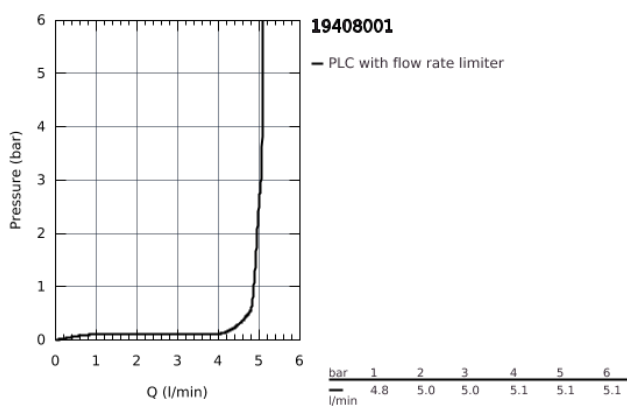

19 408 001 ESSENCE 2-HOLE BASIN MIXER M-SIZE

PRODUCT DESCRIPTION

- wall mounted
- set for final installation for 23 571 000
- **without concealed body**
- metal escutcheon
- metal lever
- **GROHE StarLight** chrome finish
- **GROHE EcoJoy** mousseur 5.7 l/min
- **GROHE AquaGuide** adjustable mousseur
- centre distance 110 mm
- projection 183 mm

19 408 001 **ESSENCE 2-HOLE BASIN MIXER**
M-SIZE

SPARE PARTS, September 2020 – now

1: Lever (Order-nr. 46916000)

2: Flow restrictor (Order-nr. 48480000)

3: Screw (Order-nr. 43094000)

4: Flush pipe extension (Order-nr. 46943000)*