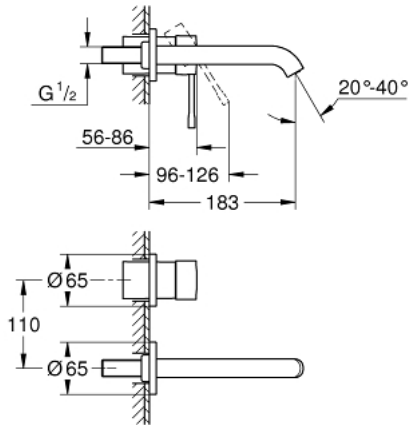

19 408 001 ESSENCE 2-HOLE BASIN MIXER M-SIZE

PRODUCT DESCRIPTION

- wall mounted
- set for final installation for 23 571 000
- **without concealed body**
- metal escutcheon
- metal lever
- **GROHE StarLight** chrome finish
- **GROHE EcoJoy** mousseur 5.7 l/min
- **GROHE AquaGuide** adjustable mousseur
- centre distance 110 mm
- projection 183 mm

19 408 001 **ESSENCE 2-HOLE BASIN MIXER**
M-SIZE

SPARE PARTS, September 2020 – now

1: Lever (Order-nr. 46916000)

2: Flow restrictor (Order-nr. 48480000)

3: Screw (Order-nr. 43094000)

4: Flush pipe extension (Order-nr. 46943000)*