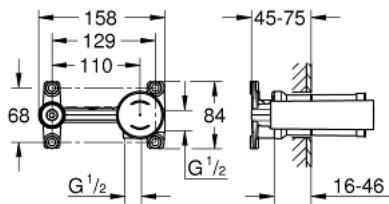

23 571 000 CONCEALED BODY FOR OHM SINGLE-LEVER MIXER 1/2", UNIVERSAL CONCEALED BODY

PRODUCT DESCRIPTION

- for 2 hole basin mixer
- wall installation
- **without finishing trim set**
- **GROHE SilkMove** 35 mm ceramic cartridge
- adjustable flow rate limiter
- with temperature limiter
- spout can be positioned on the right or left
- DR-brass
- installation device
- allows for waterproofing of wall construction surrounding the concealed body
- with sealing sleeve

23 571 000 CONCEALED BODY FOR OHM SINGLE-LEVER MIXER 1/2", UNIVERSAL CONCEALED BODY

SPARE PARTS, January 2015 – now

1: Cartridge (Order-nr. 46374000)

2: Socket Spanner (Order-nr. 19332000)*

3: Flush pipe extension (Order-nr. 46943000)*