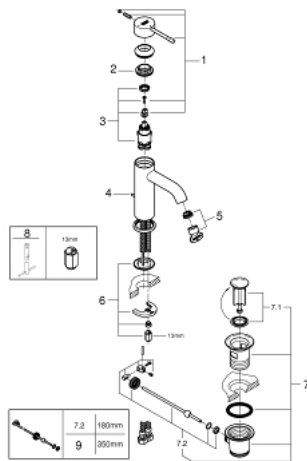

23 591 001 **ESSENCE BASIN MIXER 1/2"**  
**S-SIZE**

**PRODUCT DESCRIPTION**

- monobloc installation
- metal lever
- **GROHE SilkMove ES** 28 mm ceramic cartridge with energy saving function via cold start
- with temperature limiter
- **GROHE StarLight** chrome finish
- **GROHE EcoJoy** mousseur 5.7 l/min
- **GROHE AquaGuide** adjustable mousseur
- **GROHE FastFixation Plus** installation system
- pop-up waste set 1 1/4"
- flexible connection hoses

23 591 001 **ESSENCE BASIN MIXER 1/2"**  
**S-SIZE**

**SPARE PARTS**, March 2015 – now

- 1: Lever (Order-nr. 46918000)
  - 2: retaining ring (Order-nr. 46715000)
  - 3: Cartridge (Order-nr. 46580000)
  - 4: Pop-up rod (Order-nr. 46739000)
  - 5: Flow restrictor (Order-nr. 48270000)
  - 6: Shank mounting kit (Order-nr. 46645000)
  - 7: Pop-up waste set 1 1/4" (Order-nr. 28910000)
  - 7.1: Chrome bath plug (Order-nr. 07182000)
  - 7.2: Eccentric rod (Order-nr. 07052000)
  - 8: Mounting wrench (Order-nr. 19017000)\*
  - 9: Eccentric rod (Order-nr. 07341000)\*
- \* Optional accessories