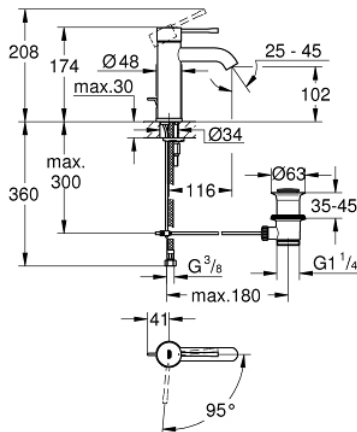

23 591 001 **ESSENCE BASIN MIXER 1/2"**  
**S-SIZE**

**PRODUCT DESCRIPTION**

- monobloc installation
- metal lever
- **GROHE SilkMove ES** 28 mm ceramic cartridge with energy saving function via cold start
- with temperature limiter
- **GROHE StarLight** chrome finish
- **GROHE EcoJoy** mousseur 5.7 l/min
- **GROHE AquaGuide** adjustable mousseur
- **GROHE FastFixation Plus** installation system
- pop-up waste set 1 1/4"
- flexible connection hoses

23 591 001 **ESSENCE BASIN MIXER 1/2"**  
**S-SIZE**

**SPARE PARTS**, March 2015 – now

- 1: Lever (Order-nr. 46918000)
  - 2: retaining ring (Order-nr. 46715000)
  - 3: Cartridge (Order-nr. 46580000)
  - 4: Pop-up rod (Order-nr. 46739000)
  - 5: Flow restrictor (Order-nr. 48270000)
  - 6: Shank mounting kit (Order-nr. 46645000)
  - 7: Pop-up waste set 1 1/4" (Order-nr. 28910000)
  - 7.1: Chrome bath plug (Order-nr. 07182000)
  - 7.2: Eccentric rod (Order-nr. 07052000)
  - 8: Mounting wrench (Order-nr. 19017000)\*
  - 9: Eccentric rod (Order-nr. 07341000)\*
- \* Optional accessories