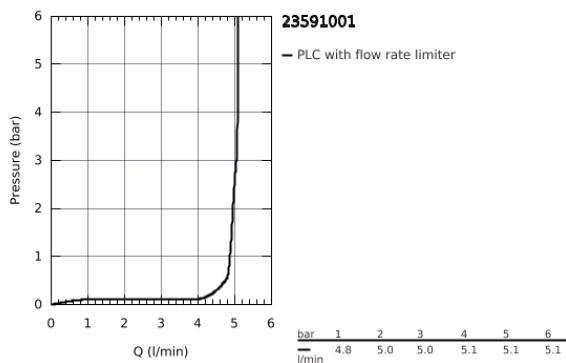

23 591 001 **ESSENCE BASIN MIXER 1/2"**  
**S-SIZE**

**PRODUCT DESCRIPTION**

- monobloc installation
- metal lever
- **GROHE SilkMove ES** 28 mm ceramic cartridge with energy saving function via cold start
- with temperature limiter
- **GROHE StarLight** chrome finish
- **GROHE EcoJoy** mousseur 5.7 l/min
- **GROHE AquaGuide** adjustable mousseur
- **GROHE FastFixation Plus** installation system
- pop-up waste set 1 1/4"
- flexible connection hoses

23 591 001 **ESSENCE BASIN MIXER 1/2"**  
**S-SIZE**

**SPARE PARTS**, March 2015 – now

- 1: Lever (Order-nr. 46918000)
  - 2: retaining ring (Order-nr. 46715000)
  - 3: Cartridge (Order-nr. 46580000)
  - 4: Pop-up rod (Order-nr. 46739000)
  - 5: Flow restrictor (Order-nr. 48270000)
  - 6: Shank mounting kit (Order-nr. 46645000)
  - 7: Pop-up waste set 1 1/4" (Order-nr. 28910000)
  - 7.1: Chrome bath plug (Order-nr. 07182000)
  - 7.2: Eccentric rod (Order-nr. 07052000)
  - 8: Mounting wrench (Order-nr. 19017000)\*
  - 9: Eccentric rod (Order-nr. 07341000)\*
- \* Optional accessories