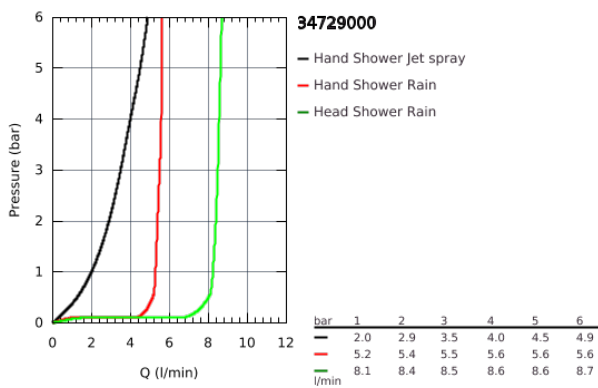

34 729 000 PERFECT SHOWER SET WITH TEMPESTA 210

PRODUCT DESCRIPTION

- Consisting of:
- Grohtherm set for final installation with Aquadimmer (24 079)
- GROHE Rapido SmartBox 35 600/35 604
- head shower Tempesta 210 9.5 l/min (26 410)
- Shower arm Rainshower 286 mm (28 576 000)
- hand shower Tempesta 100 II (27 597)
- Shower outlet elbow (28 628 000)
- Rotaflex shower hose 1500 mm 1/2" x 1/2" (28 409)

34 729 000 PERFECT SHOWER SET WITH TEMPESTA 210