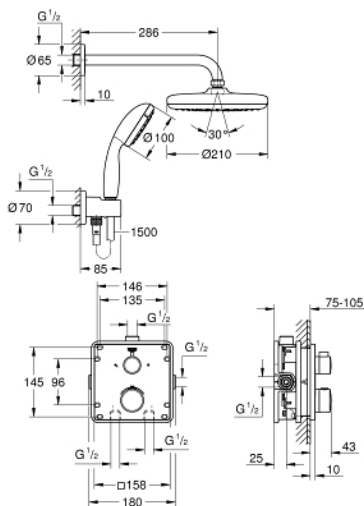

34 729 000 PERFECT SHOWER SET WITH TEMPESTA 210

PRODUCT DESCRIPTION

- Consisting of:
- Grohtherm set for final installation with Aquadimmer (24 079)
- GROHE Rapido SmartBox 35 600/35 604
- head shower Tempesta 210 9.5 l/min (26 410)
- Shower arm Rainshower 286 mm (28 576 000)
- hand shower Tempesta 100 II (27 597)
- Shower outlet elbow (28 628 000)
- Rotaflex shower hose 1500 mm 1/2" x 1/2" (28 409)

34 729 000 PERFECT SHOWER SET WITH TEMPESTA 210