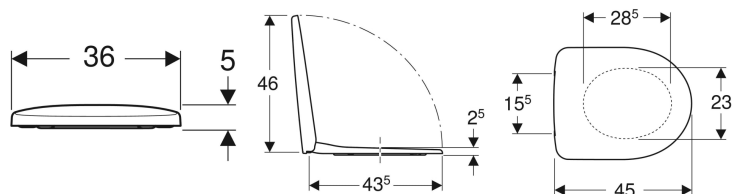

Product material | Vitreous china

Art. no.	Colour / surface	B	H	T
501.545.01.7	white	36 cm	33 cm	53 cm

**Accessories**

- Geberit fastening material for wall-hung WCs and wall-hung bidets

- Please note dimension for waste outlet is due to change during 2021 for ease of installation. Technical drawings correct at time of print. Contact us for further information.

**Geberit Selnova WC seat, fastening from above**

Example image

**Characteristics**

- Overlapping WC lid
- Hinges made of metal

**Technical data**

Product material	Duroplast
Fastening distance	15.5 cm

**Scope of delivery**