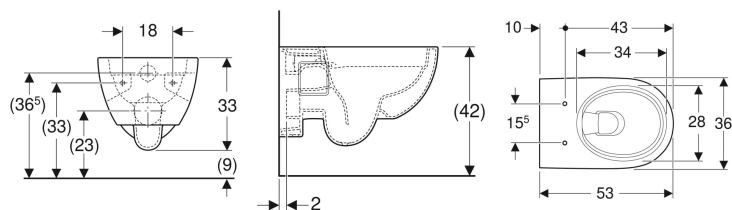

**Geberit Selnova Premium wall-hung WC, washdown, semi-shrouded, Rimfree**

Example image

**Application purposes**

- For concealed cisterns
- For pressure flushing valves

**Characteristics**

- Wall-hung
- Washdown WC

**Scope of delivery**

- WC ceramic appliance

**To order additionally**

- WC seat

- Rimfree
- Type 1, full flush volume 6 / 5 l, in accordance with EN 997
- Flushes with 4.5 l
- Semi-shrouded

**Technical data**

Product material | Vitreous china

Art. no.	Colour / surface	B	H	T
501.545.01.7	white	36 cm	33 cm	53 cm

**Accessories**

- Geberit fastening material for wall-hung WCs and wall-hung bidets

- Please note dimension for waste outlet is due to change during 2021 for ease of installation. Technical drawings correct at time of print. Contact us for further information.

**Geberit Selnova WC seat, fastening from above**

Example image

**Characteristics**

- Overlapping WC lid
- Hinges made of metal

**Technical data**

Product material	Duroplast
Fastening distance	15.5 cm

**Scope of delivery**