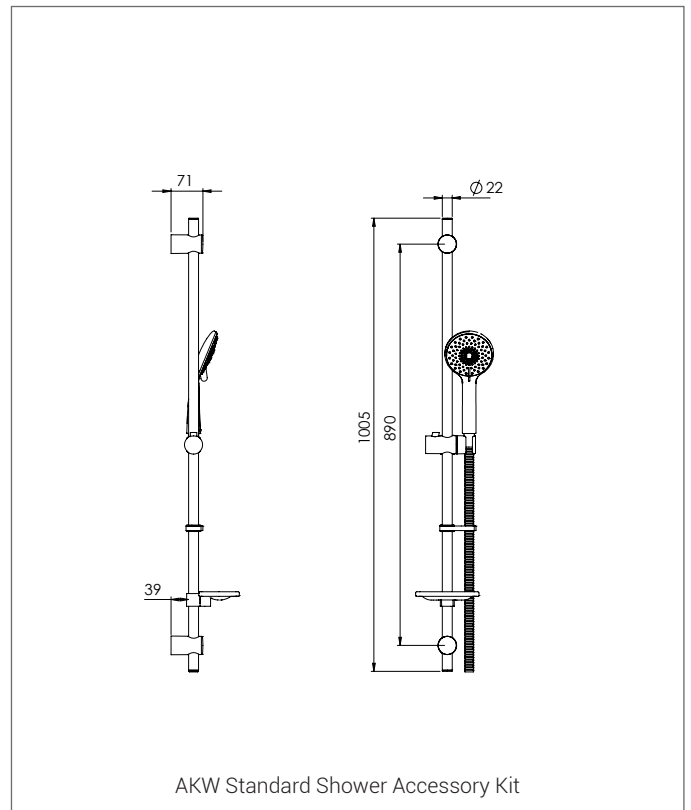

+ AKW Rain Head Shower Kit with Handset:

- Chrome riser rail with lever handle diverter
- Fixed rainfall shower head
- 3-spray mode handset
- Button-operated sliding handset holder
- 600mm hose (for connection to mixer valve)
- 1.5m hose (for connection from diverter to handset)
- Available to order separately

On/Off Shower Head

Easy-Clean Shower Head

Technical Specification

Valve Type	Thermostatic bar shower mixer with independent flow and temperature controls
Materials	Brass valve, mounting brackets and zinc alloy levers with chrome-plated finish
Minimum Dynamic Pressure	0.5 Bar
Maximum Dynamic Pressure	5 Bar
Maximum Static Pressure	10 Bar
Dimensions for Fitting	150mm, +/- 15mm
Concealed & Exposed Water Entry	Back
Inlet Connectors	¾" - ½" BSP
Maximum Pre-Set Temperature	38°C
Maximum Pressure Difference (Between Hot & Cold Water Supply)	1 Bar
Maximum Flow (@ 3 Bar)	19.5lpm

Please Note:

Temperature and flow rates are limited by the override buttons on the paddles, these rates can be altered to suit user preference during installation if required.

Dimensions (mm)

Product Codes