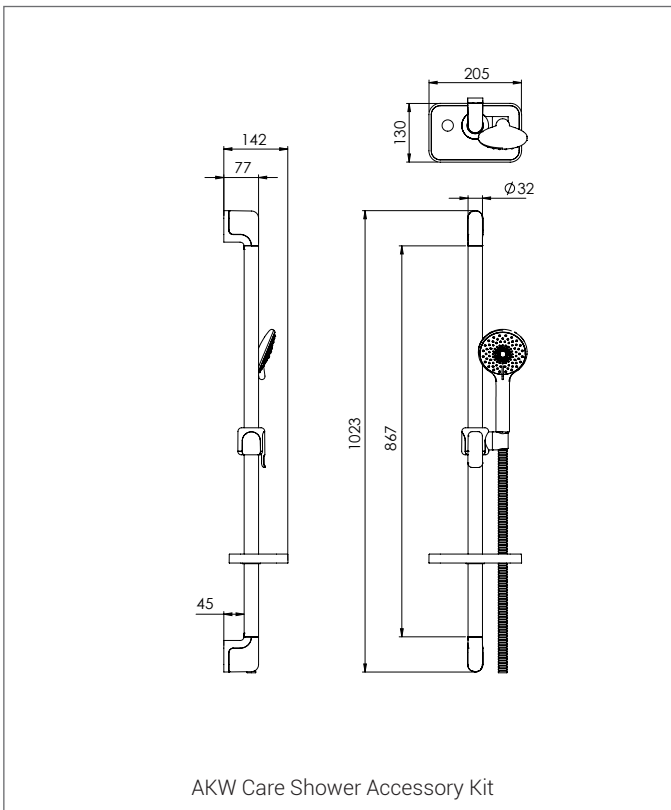

On/Off Shower Head

Easy-Clean Shower Head

Technical Specification

Valve Type	Thermostatic bar shower mixer with independent flow and temperature controls
Materials	Brass valve, mounting brackets and zinc alloy levers with chrome-plated finish
Minimum Dynamic Pressure	0.5 Bar
Maximum Dynamic Pressure	5 Bar
Maximum Static Pressure	10 Bar
Dimensions for Fitting	150mm, +/- 15mm
Concealed & Exposed Water Entry	Back
Inlet Connectors	¾" - ½" BSP
Maximum Pre-Set Temperature	38°C
Maximum Pressure Difference (Between Hot & Cold Water Supply)	1 Bar
Maximum Flow (@ 3 Bar)	19.5lpm

Please Note:

Temperature and flow rates are limited by the override buttons on the paddles, these rates can be altered to suit user preference during installation if required.

Dimensions (mm)

Product Codes