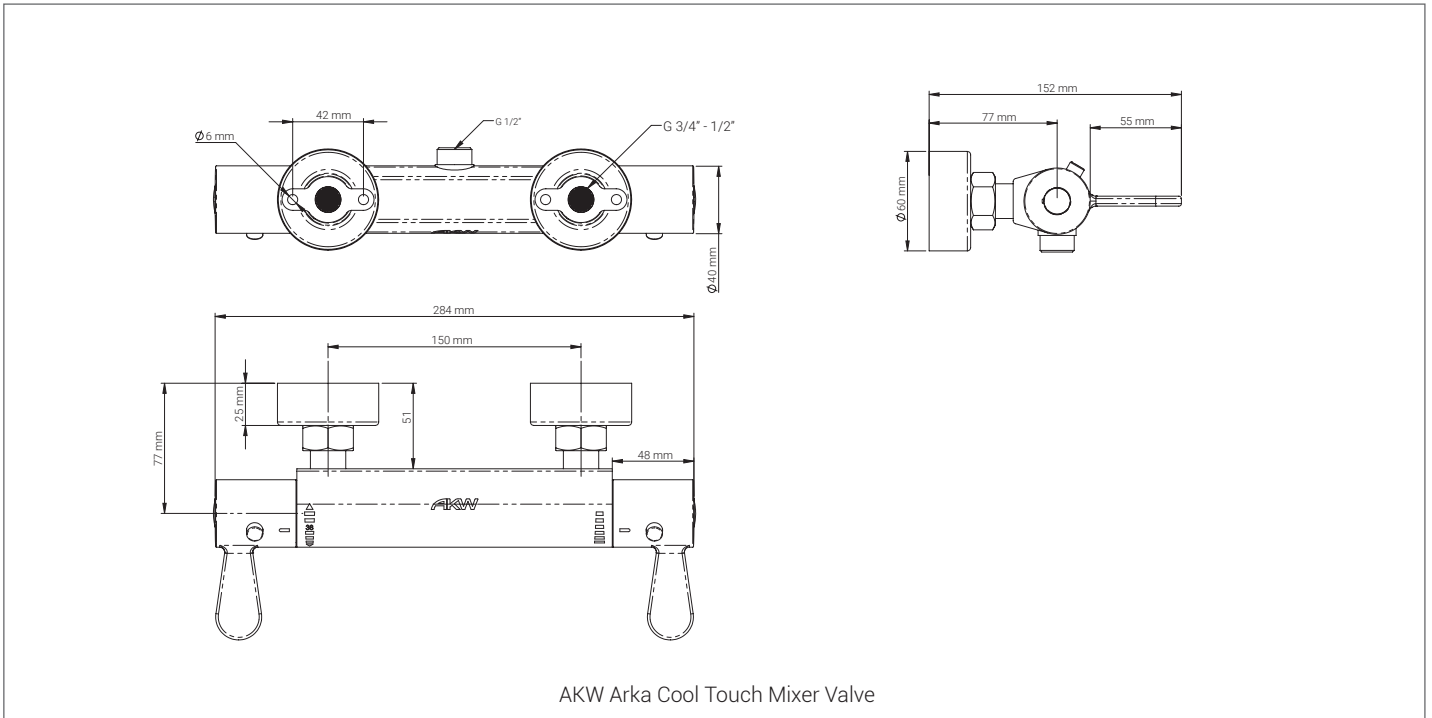

On/Off Shower Head

Easy-Clean Shower Head

Technical Specification

Valve Type	Thermostatic bar shower mixer with independent flow and temperature controls
Materials	Brass valve, mounting brackets and zinc alloy levers with chrome-plated finish
Minimum Dynamic Pressure	0.5 Bar
Maximum Dynamic Pressure	5 Bar
Maximum Static Pressure	10 Bar
Dimensions for Fitting	150mm, +/- 15mm
Concealed & Exposed Water Entry	Back
Inlet Connectors	¾" - ½" BSP
Maximum Pre-Set Temperature	38°C
Maximum Pressure Difference (Between Hot & Cold Water Supply)	1 Bar
Maximum Flow (@ 3 Bar)	19.5lpm

Please Note:

Temperature and flow rates are limited by the override buttons on the paddles, these rates can be altered to suit user preference during installation if required.

Dimensions (mm)

Product Codes