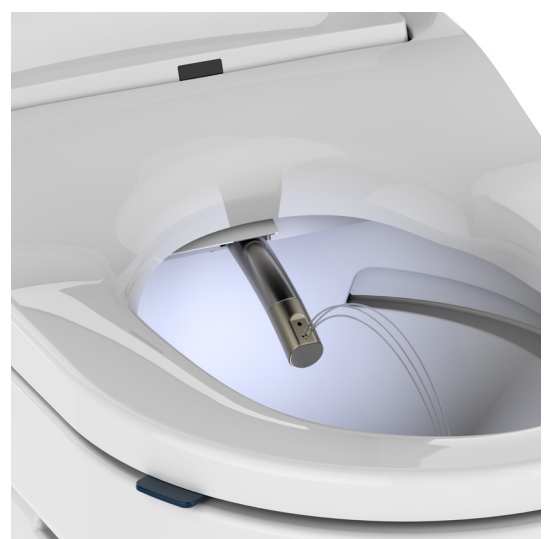

- + **Contemporary design is compatible with Navlin and Navlin Doc M wash basins** for a complete bathroom suite
- + **Components individually packaged in recyclable materials** to prevent damage during transit