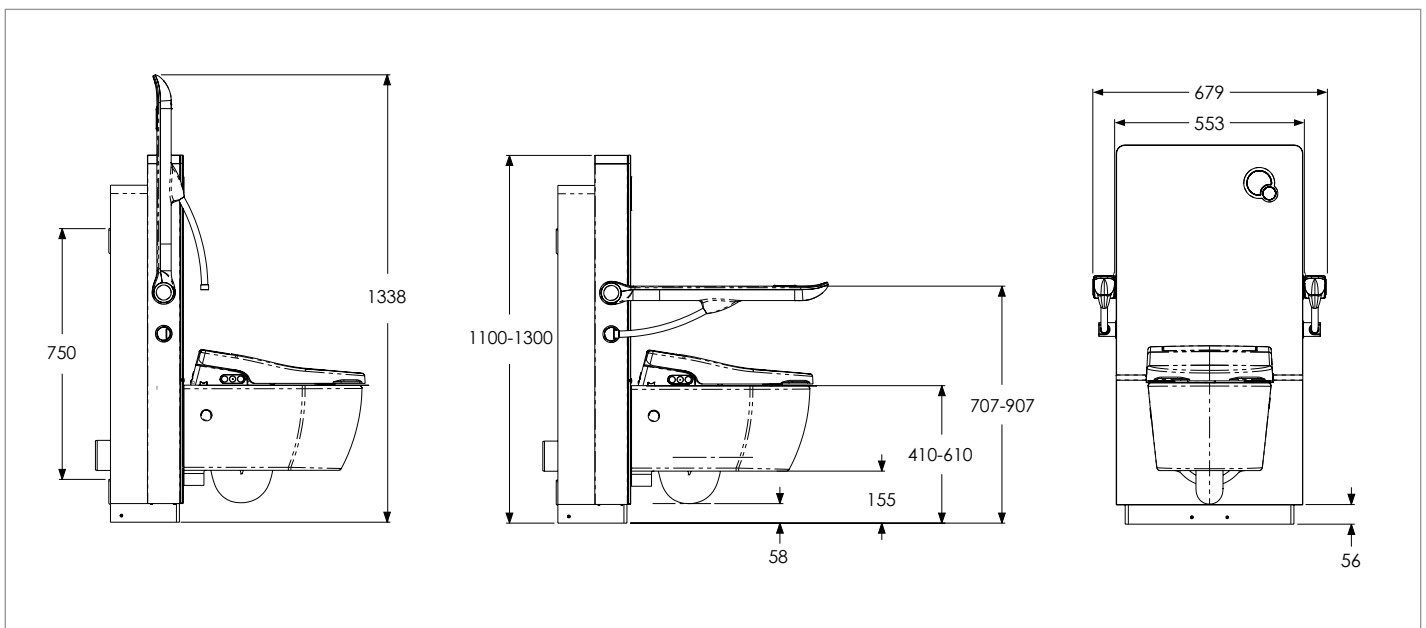

TECHNICAL SPECIFICATION - RISE & FALL CISTERN UNIT

Flush Volume	6L (full flush) & Reduced Flush
Lift Direction	Vertical Lift
Rated Voltage	AC 220-240V,50/60Hz
Max. Power	200W
Drive Mode	DC Motor Lead Screw
Duty Cycle	10%, Max. 2 Min Operate/Min. 18 Min Stop
Operation Switch	Push-Button Switch
Adjustable Lifting Range	200mm
Length of Power Cord	2m
Max. Load Weight	60st / 400kg
Max. Load Weight Each Arm Rest	18.8st / 120kg
Waterproof Rating	IPX4
Ambient Temperature	4~40C
Drainage Direction	Wall & Floor Drainage
Dimensions (mm)	(H) 1099 x (W) 543 x (D) 212
Net Weight	55.9Kg
Colour of Glass Panel	White

- + BS EN 997 approved toilet pan for guaranteed flush performance
- + Horizontal outlet waste connection
- + Unit must be supported by a load-bearing wall
- + Two-person installation is recommended with plumber and/or electrician required
- + Supplied with relevant fixing kits as standard

DIMENSIONS (mm)