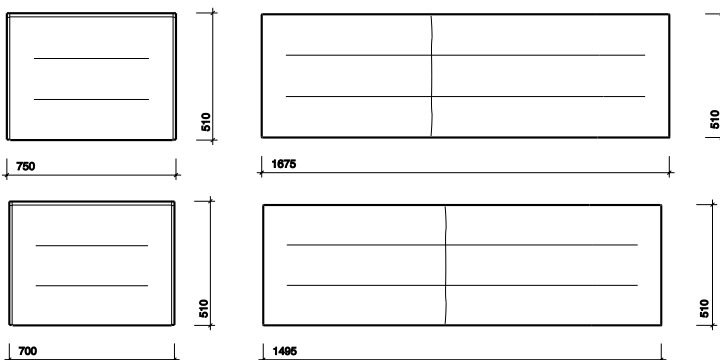

bath panels

Galerie Callisto bath panels

to specify/order:

Please use the product reference shown below.

galerie callisto

Front panel (for baths up to 1700mm) **GN7121WH**

Front panel (for baths up to 1500mm) **GN7125WH**

End panel (for baths up to 700mm wide) **GN7122WH**

End panel (for baths up to 800mm wide) **GN7422WH**

material

Moulded styrene 3.5mm thick.

colours

White WH.

fixings

Secured under bath rim using clips supplied and screwed to timber blocks (not provided).

Galerie optimise offset shower bath panels

to specify/order:

Please use the product reference shown below.

galerie optimise (dedicated to offset shower bath 1700)

1700mm Shower Bath front panel **GP7371WH**

750mm End panel **GP8001WH**

galerie optimise (dedicated to offset shower bath 1500)

1500mm Shower Bath front panel **GP7175WH**

End panel (for baths up to 700mm wide) **GN7122WH**

material

Moulded styrene 3.0mm thick.