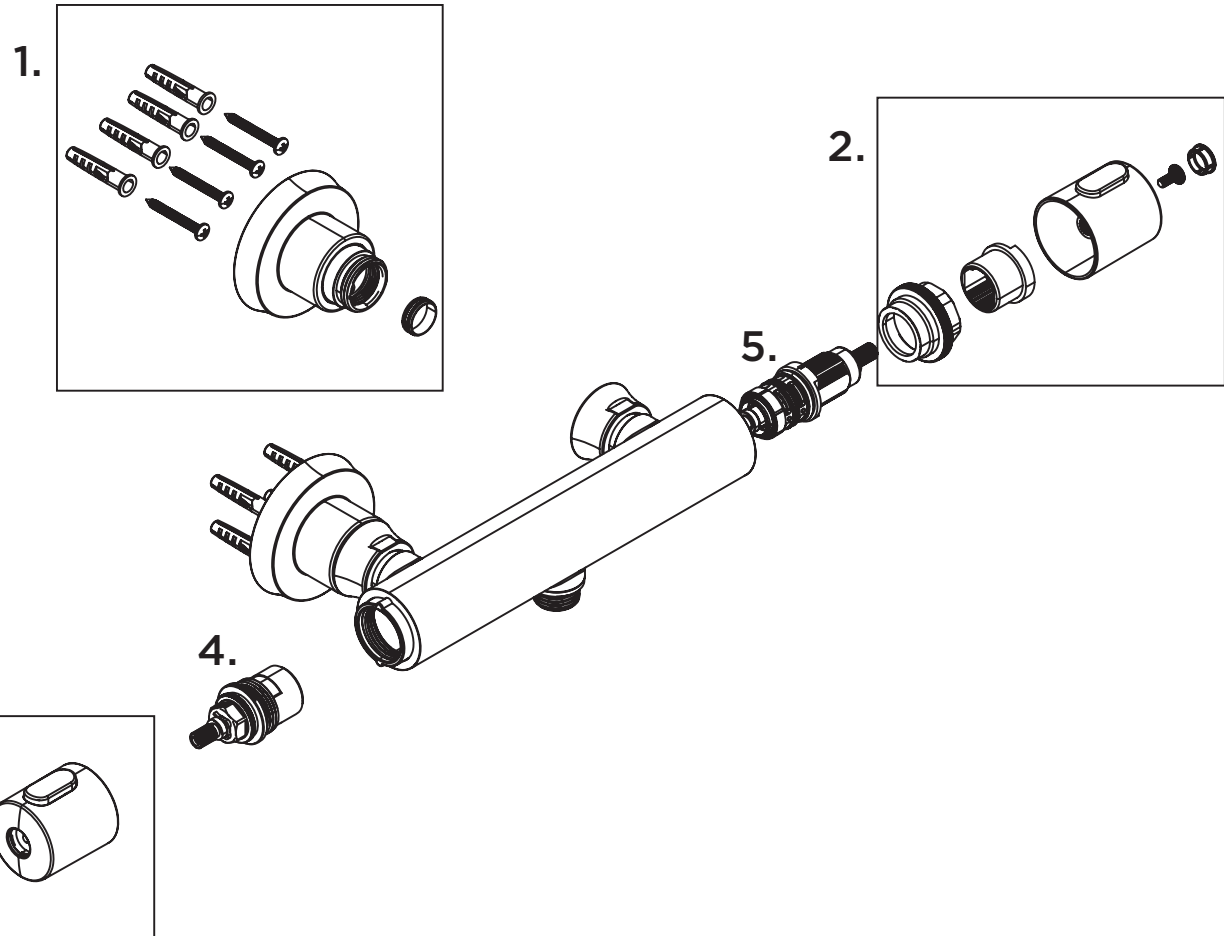

**Product Code:** FZ SHXVOCTFF C**Revision:** D6

1	Wall Mount Fixing Kit (Pair)
2	Temperature Handle Assembly
3	Flow Handle Assembly
4	Flow Valve
5	Cartridge Assembly