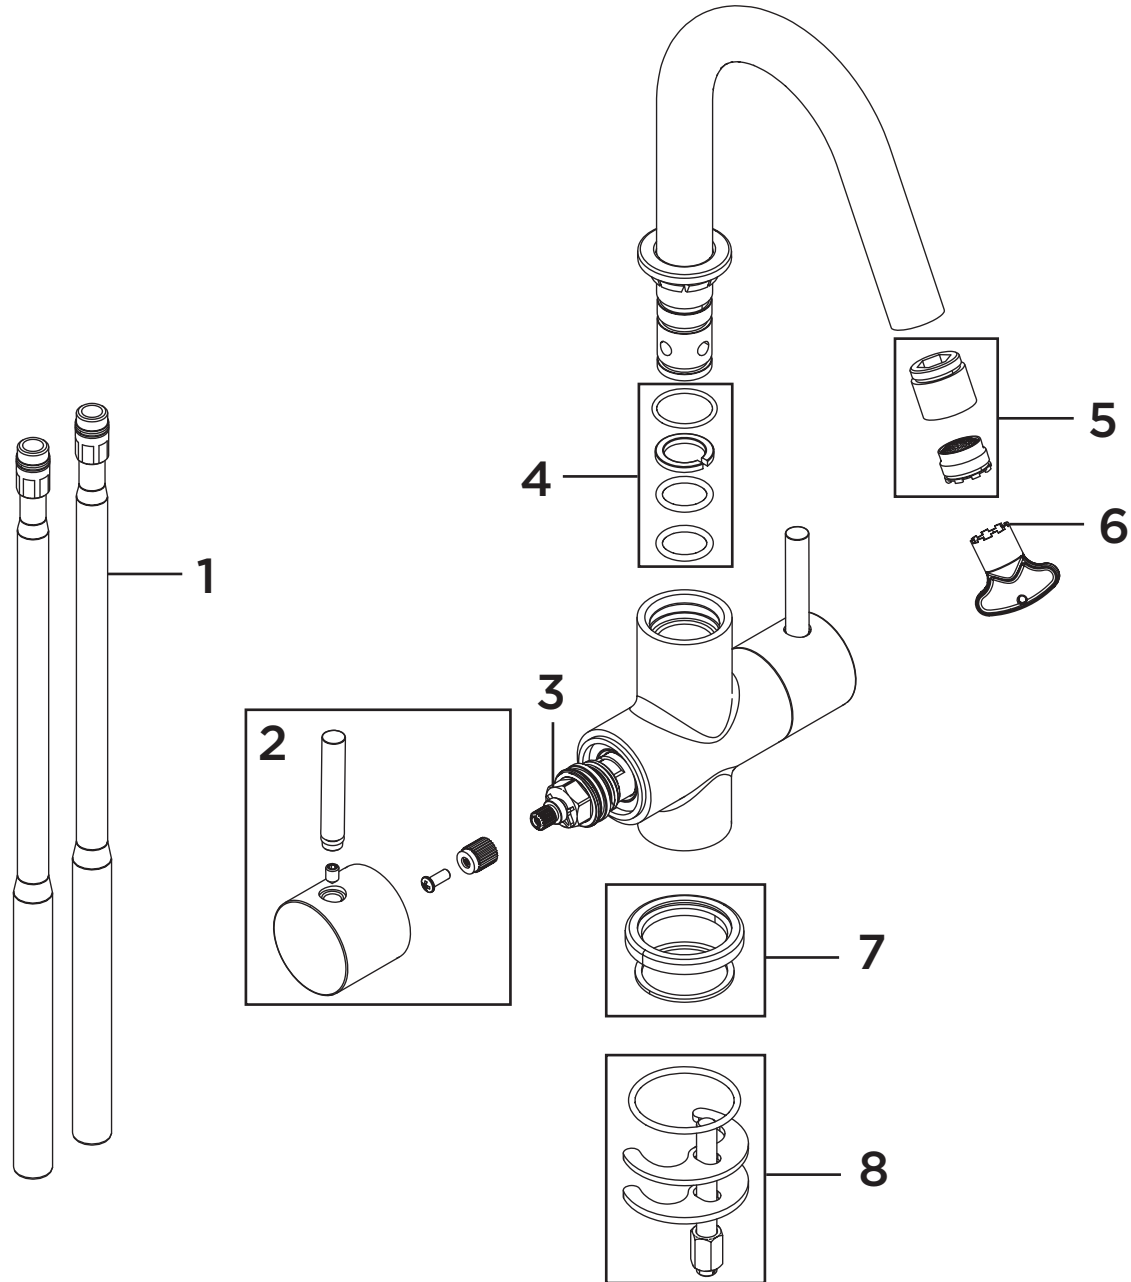

**Product Code:** PM BAS2 C

**Revision:** D3

1	M12 Copper Tails (Pair)
2	Handle Assembly inc. Spline Adaptors (Pair)
3	1/2" Ceramic Disc Valves (Pair)
4	Spout Seals Kit
5	Aerator and Housing
6	M20 Aerator Key
7	Plinth & Washer
8	Fixing Kit