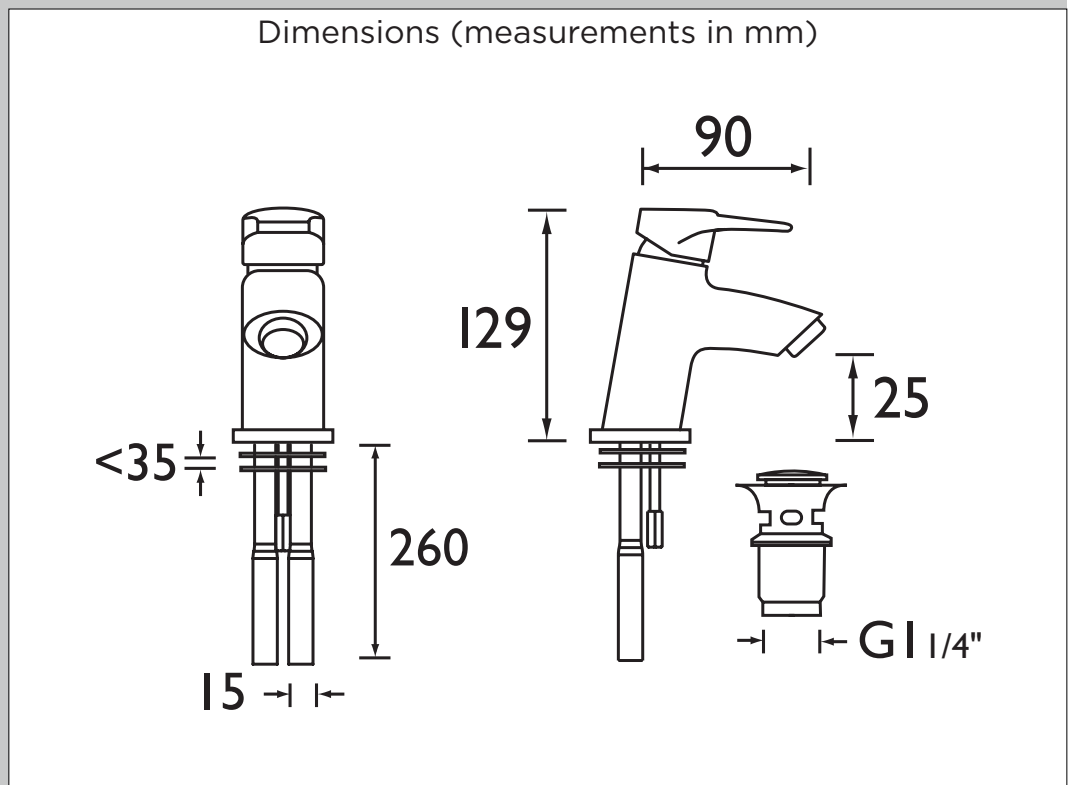

SM BAS C

SMILE Tap Range Smile Basin Mixer with Clicker Waste Chrome

Specification	
Style:	Contemporary
Product Type:	Bathroom Taps
Finish/Colour:	Chrome
Main Construction Material:	Brass
Mount Type:	Deck Mounted
Handle Type:	Single Lever
Connection Inlet:	M10 x 500mm 1/2BSP Flexi Tails
Number of Tap Holes Required:	1
Valve/Cartridge Type:	¼ Turn ½" Ceramic Disc Cartridge
Plumbing System Suitability	All
Working Pressure Range:	Min. 0.2 Bar, Max. 5.0 Bar
Maximum Hot Water Temperature: °c	65
Maximum Dynamic Pressure: (bar)	5
Maximum Static Pressure: (bar)	10
Flow Type:	Single
Flow Rate: (l/min @ 3 bar)	25.4
Connection Outlet:	M24 Flow Straightener
Isolation Included:	No

Features:

- Metal handles
- Chrome plated to BS EN 248

Product Certifications:

For more products, visit our website:

Flow Rates (l/min)						
System Pressure (bar)	0.2	0.5	1	2	3	5
SM BAS C	5.7	9.9	14.3	20.4	25.4	32.8

TECHNICAL
DATA
SHEET

BRISTAN
TAPS & SHOWERS

D3