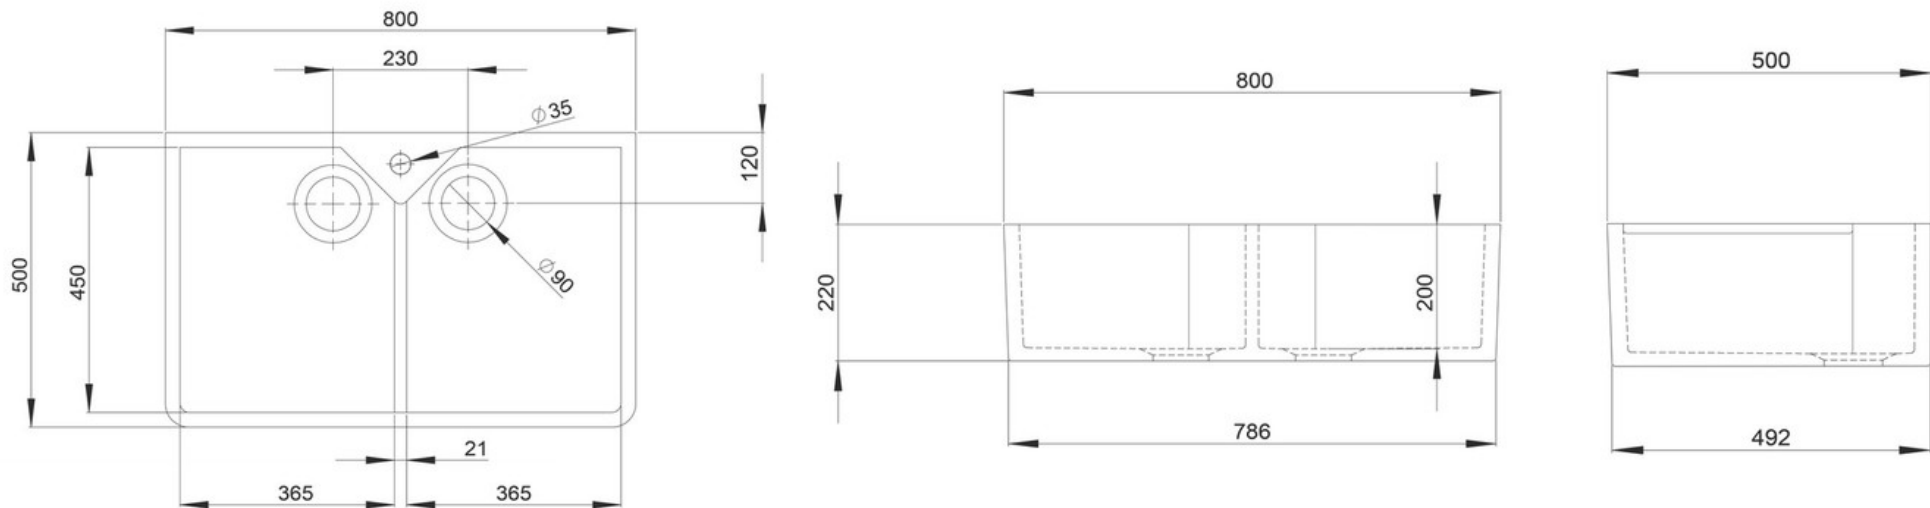

# CLASSIC DOUBLE BELFAST FIRE CLAY CERAMIC BELFAST SINK

CDB800WH/

Size: 800 x 500 mm

Featuring two large bowls, the Classic double bowl Belfast kitchen sink embraces the classic good looks of a classic Belfast-style sink whilst offering ample space for food preparation and washing up.

- Waste kit sold separately
- 10 year warranty

**RANGEmaster**  
sinks & taps

Material	Fire clay Ceramic
Material Gauge	-
Material Finish Bowl	-
Material Finish Drainer	-
Drainer Position	
Overall Length (mm)	800
Overall Width (mm)	500
Main Bowl Length (mm)	445
Main Bowl Width (mm)	360
Main Bowl Depth (mm)	185
Second Bowl Length (mm)	445
Second Bowl Width (mm)	360
Second Bowl Depth (mm)	185
Tap hole Size (mm)	-
Waste Size (mm)	2 x 89
Waste Kit	Sold separately, please order WKIT24/
Min. Base Unit (mm)	800
Cutout Size Length (mm)	-
Cutout Size Width (mm)	-
Warranty Sinks (years)	10
Product Code	CDB800WH/
Barcode	5015834043265

# CLASSIC DOUBLE BELFAST FIRE CLAY CERAMIC BELFAST SINK

CDB800WH/

Technical Drawing

NB. Due to manufacturing processes this sink may have a dimension tolerance as follows

Dimension Tolerance - Less Than 75mm  $\pm 5\%$   
- Greater Than 75mm  $\pm 2\%$