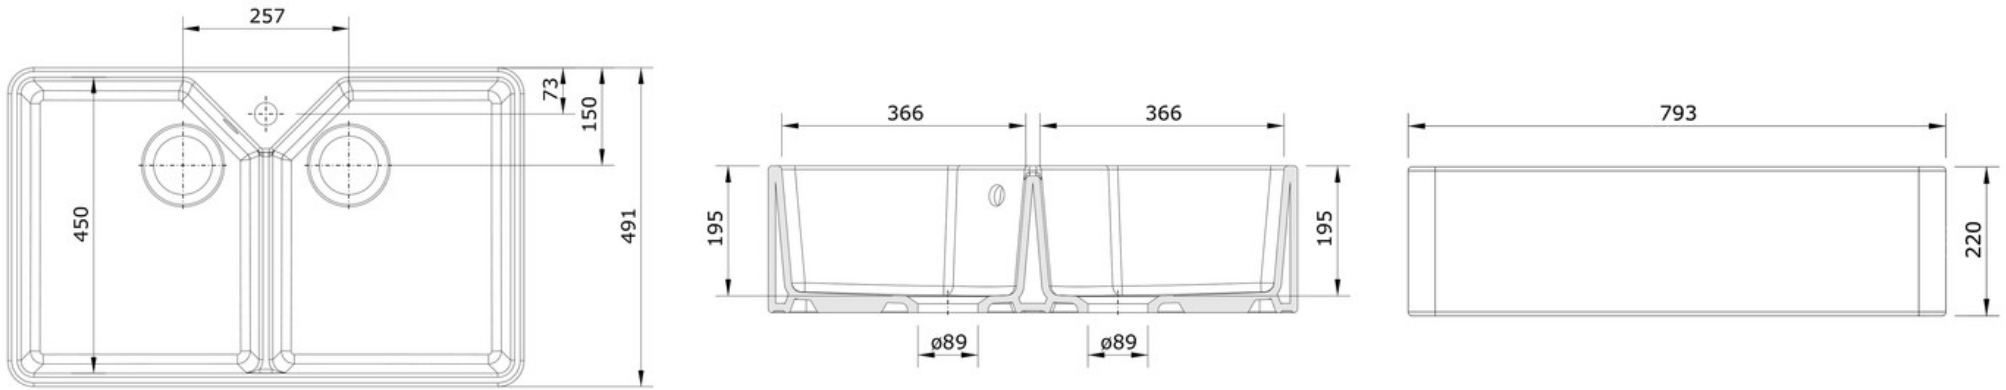

FARMHOUSE FIRE CLAY CERAMIC BELFAST SINK

CFBL800WH/

Technical Drawing

NB: Due to manufacturing processes this sink may have a +/- 3mm tolerance on the measurements.

Date of download: July 28, 2022

AGA Rangemaster continuously seeks improvements in specification, design and production of products and thus, alterations take place periodically. Whilst every effort is made to produce up-to date resources, the information included here is intended as a guide. Always refer to the product's installation instructions when fitting, installation work should be completed a professional tradesman.

FARMHOUSE FIRE CLAY CERAMIC BELFAST SINK

CFBL800WH/