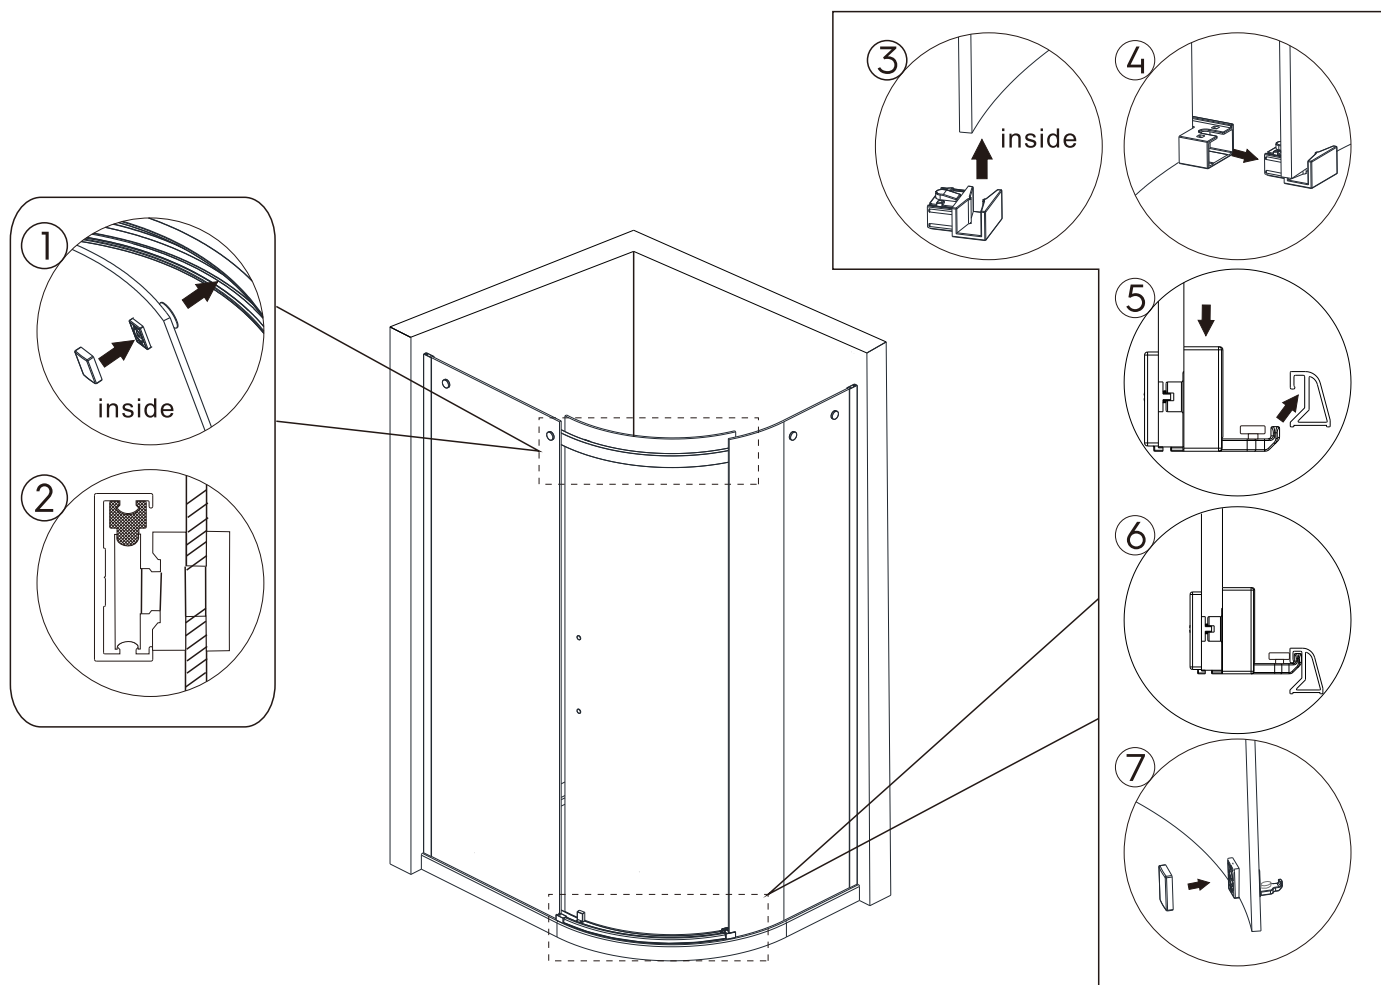

 This product is heavy and may require two people to install.

ASSEMBLY INSTRUCTIONS - DRAWING

- (1) 2x Cover Caps (Guide Rail)
- (2) 4x Glass To Rail Brackets
- (3) 8x Wall Plugs
- (4) 8x Screws 4x30
- (5) 2x Wall Profiles
- (6) 2x Wedge Gasket Seals
- (7) 1x Fixed Panel A
- (8) 1x Handle
- (9) 1x Bottom Sliding Block
- (10) 1xDrip Strip End Cap
- (11) 1x Drip Strip
- (12) 1xBottom Guide Block A
- (13) 1x Bottom Guide Block B
- (14) 1x Fixed Panel B
- (15) 4x Screws

- (16) 2x Wall Profile Cover Caps
- (17) 1x Fixed Panel Seal A
- (18) 1xTop Seal
- (19) 1x Moving Panel
- (20) 2x Rollers
- (21) 1x Top Profile
- (22) 1x Fixed Panel Seal B
- (23) 2x Bump Stop Caps
- (24) 4x Screw Caps
- (25) 1x Washer 29x20
- (26) 1x Washer 49x20
- (27) 1x Gasket Fitting Hand Tool
- (28) 1x Allen Key 2.5MM
- (29) 1x Allen Key 3.0MM
- (30) 1x Allen Key 4.0MM

STEP 1

SIZE	X	Y
900x900	870-890	870-890
900x760	870-890	730-750
1000x800	970-990	770-790
1200x800	1170-1190	770-790
1200x900	1170-1190	870-890

STEP 2

STEP 3

STEP 4

STEP 5

STEP 6

STEP 7