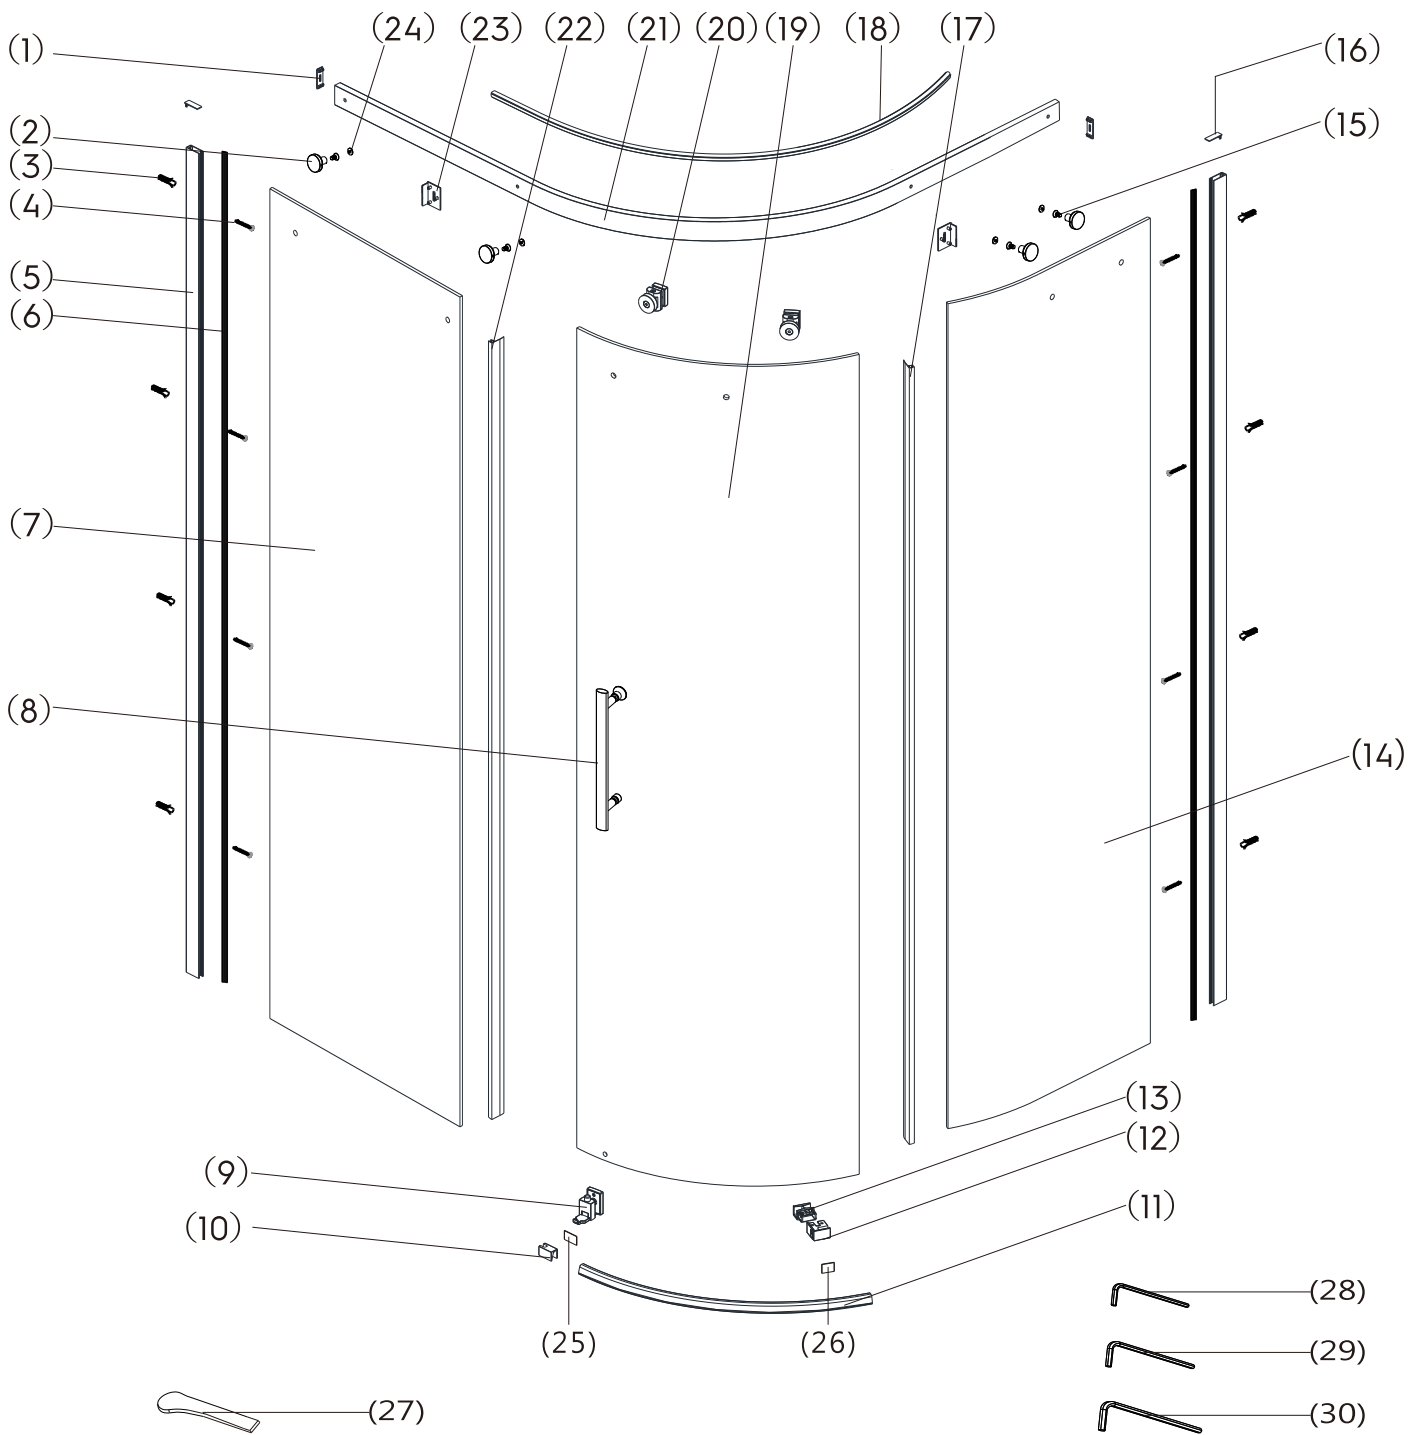

8mm ONE DOOR OFFSET QUADRANT

RH

LH

General Information

Please inspect this product upon delivery. Any missing parts or manufacturing defects must be reported immediately to the supplier. Damage or defects reported later will not be accepted. TAKE CARE WHEN HANDLING GLASS PARTS-AVOID HEAVY CONTACT BETWEEN THE GLASS EDGES AND ANY HARD SURFACE. Glass breakage claims will not be accepted after the product has been unpacked.

TOOLS REQUIRED

DESCRIPTION	PART IMAGE	DESCRIPTION	PART IMAGE
Tape measure		Drill	
Spirit level		Flat-head Screwdriver	
Pencil		Cross head Screwdriver	
Ø6mm Drill bit		Mallet	
Ø3mm Drill bit		Silicone Sealant	
Ø4 Allen Key		Ø2 Allen Key	

 This product is heavy and may require two people to install.

ASSEMBLY INSTRUCTIONS - DRAWING

- (1) 2x Cover Caps (Guide Rail)
- (2) 4x Glass To Rail Brackets
- (3) 8x Wall Plugs
- (4) 8x Screws 4x30
- (5) 2x Wall Profiles
- (6) 2x Wedge Gasket Seals
- (7) 1x Fixed Panel A
- (8) 1x Handle
- (9) 1x Bottom Sliding Block
- (10) 1xDrip Strip End Cap
- (11) 1x Drip Strip
- (12) 1xBottom Guide Block A
- (13) 1x Bottom Guide Block B
- (14) 1x Fixed Panel B
- (15) 4x Screws

STEP 1

SIZE	X	Y
900x900	870-890	870-890
900x760	870-890	730-750
1000x800	970-990	770-790
1200x800	1170-1190	770-790
1200x900	1170-1190	870-890

STEP 2

STEP 3

STEP 4

STEP 5

STEP 6

STEP 7