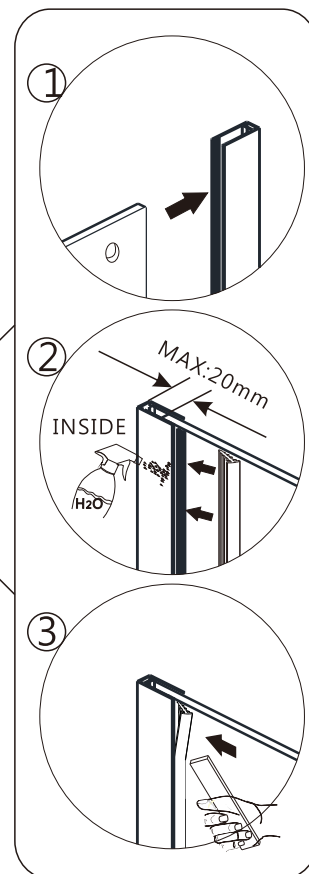

TOOLS REQUIRED

DESCRIPTION	PART IMAGE	DESCRIPTION	PART IMAGE
Tape measure		Drill	
Spirit level		Flat-head Screwdriver	
Pencil		Cross head Screwdriver	
Ø6mm Drill bit		Mallet	
Ø3mm Drill bit		Silicone Sealant	
Ø4 Allen Key		Ø2 Allen Key	

 This product is heavy and may require two people to install.

ASSEMBLY INSTRUCTIONS - DRAWING

- (1) 2x Cover Caps (Guide Rail)
- (2) 4x Glass To Rail Brackets
- (3) 8x Wall Plugs
- (4) 8x Screws 4x30
- (5) 2x Wall Profiles
- (6) 2x Wedge Gasket Seals
- (7) 1x Fixed Panel A
- (8) 1x Handle
- (9) 1x Bottom Sliding Block
- (10) 1xDrip Strip End Cap
- (11) 1x Drip Strip
- (12) 1xBottom Guide Block A
- (13) 1x Bottom Guide Block B
- (14) 1x Fixed Panel B
- (15) 4x Screws

- (16) 2x Wall Profile Cover Caps
- (17) 1x Fixed Panel Seal A
- (18) 1xTop Seal
- (19) 1x Moving Panel
- (20) 2x Rollers
- (21) 1x Top Profile
- (22) 1x Fixed Panel Seal B
- (23) 2x Bump Stop Caps
- (24) 4x Screw Caps
- (25) 1x Washer 29x20
- (26) 1x Washer 49x20
- (27) 1x Gasket Fitting Hand Tool
- (28) 1x Allen Key 2.5MM
- (29) 1x Allen Key 3.0MM
- (30) 1x Allen Key 4.0MM

STEP 1

SIZE	X	Y
900x900	870-890	870-890
900x760	870-890	730-750
1000x800	970-990	770-790
1200x800	1170-1190	770-790
1200x900	1170-1190	870-890

STEP 2

STEP 3

STEP 4

STEP 5

STEP 6

STEP 7