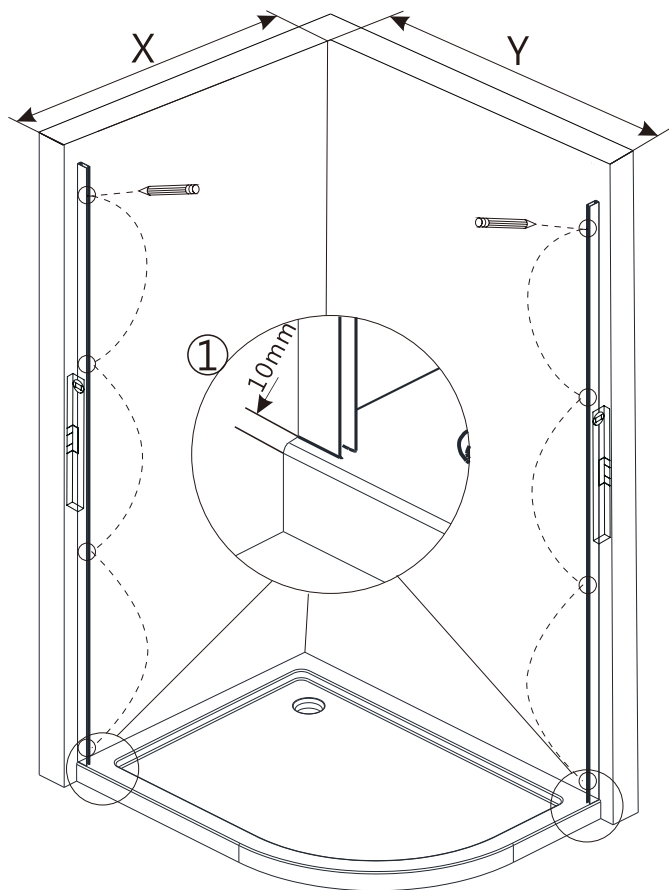

TOOLS REQUIRED

DESCRIPTION	PART IMAGE	DESCRIPTION	PART IMAGE
Tape measure		Drill	
Spirit level		Flat-head Screwdriver	
Pencil		Cross head Screwdriver	
Ø6mm Drill bit		Mallet	
Ø3mm Drill bit		Silicone Sealant	
Ø4 Allen Key		Ø2 Allen Key	

 This product is heavy and may require two people to install.

ASSEMBLY INSTRUCTIONS - DRAWING

- (1) 2x Cover Caps (Guide Rail)
- (2) 4x Glass To Rail Brackets
- (3) 8x Wall Plugs
- (4) 8x Screws 4x30
- (5) 2x Wall Profiles
- (6) 2x Wedge Gasket Seals
- (7) 1x Fixed Panel A
- (8) 1x Handle
- (9) 1x Bottom Sliding Block
- (10) 1xDrip Strip End Cap
- (11) 1x Drip Strip
- (12) 1xBottom Guide Block A
- (13) 1x Bottom Guide Block B
- (14) 1x Fixed Panel B
- (15) 4x Screws

- (16) 2x Wall Profile Cover Caps
- (17) 1x Fixed Panel Seal A
- (18) 1xTop Seal
- (19) 1x Moving Panel
- (20) 2x Rollers
- (21) 1x Top Profile
- (22) 1x Fixed Panel Seal B
- (23) 2x Bump Stop Caps
- (24) 4x Screw Caps
- (25) 1x Washer 29x20
- (26) 1x Washer 49x20
- (27) 1x Gasket Fitting Hand Tool
- (28) 1x Allen Key 2.5MM
- (29) 1x Allen Key 3.0MM
- (30) 1x Allen Key 4.0MM

STEP 1

SIZE	X	Y
900x900	870-890	870-890
900x760	870-890	730-750
1000x800	970-990	770-790
1200x800	1170-1190	770-790
1200x900	1170-1190	870-890

STEP 2

STEP 3

STEP 4

STEP 5

STEP 6

STEP 7