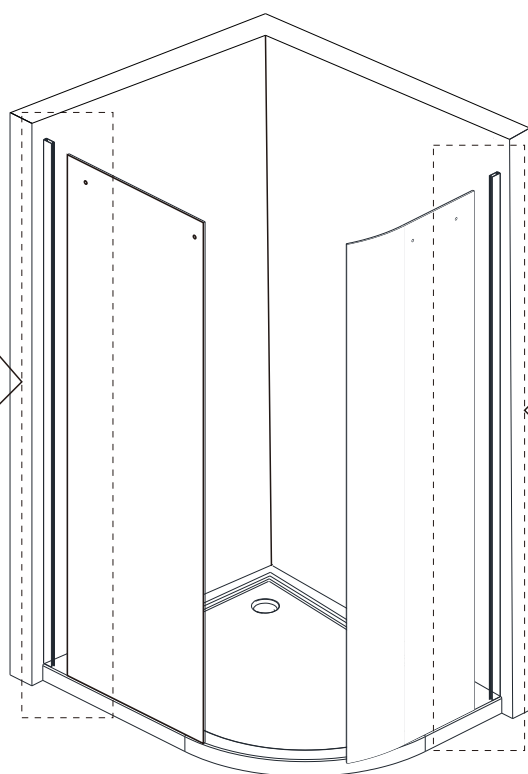

 This product is heavy and may require two people to install.

ASSEMBLY INSTRUCTIONS - DRAWING

- (1) 2x Cover Caps (Guide Rail)
- (2) 4x Glass To Rail Brackets
- (3) 8x Wall Plugs
- (4) 8x Screws 4x30
- (5) 2x Wall Profiles
- (6) 2x Wedge Gasket Seals
- (7) 1x Fixed Panel A
- (8) 1x Handle
- (9) 1x Bottom Sliding Block
- (10) 1xDrip Strip End Cap
- (11) 1x Drip Strip
- (12) 1xBottom Guide Block A
- (13) 1x Bottom Guide Block B
- (14) 1x Fixed Panel B
- (15) 4x Screws

- (16) 2x Wall Profile Cover Caps
- (17) 1x Fixed Panel Seal A
- (18) 1xTop Seal
- (19) 1x Moving Panel
- (20) 2x Rollers
- (21) 1x Top Profile
- (22) 1x Fixed Panel Seal B
- (23) 2x Bump Stop Caps
- (24) 4x Screw Caps
- (25) 1x Washer 29x20
- (26) 1x Washer 49x20
- (27) 1x Gasket Fitting Hand Tool
- (28) 1x Allen Key 2.5MM
- (29) 1x Allen Key 3.0MM
- (30) 1x Allen Key 4.0MM

STEP 1

SIZE	X	Y
900x900	870-890	870-890
900x760	870-890	730-750
1000x800	970-990	770-790
1200x800	1170-1190	770-790
1200x900	1170-1190	870-890

STEP 2

STEP 3

STEP 4

STEP 5

STEP 6

STEP 7