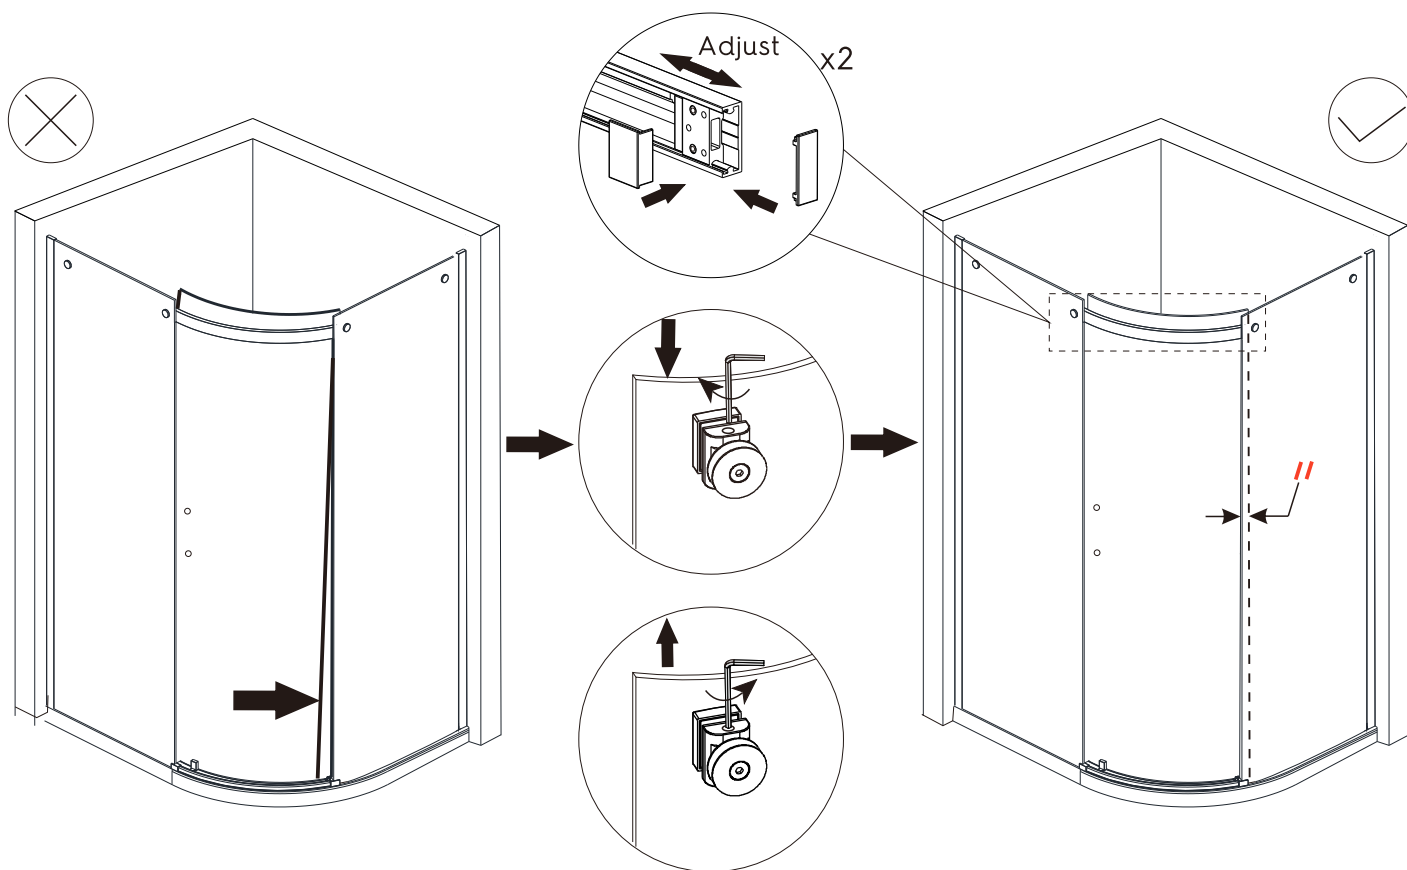

 This product is heavy and may require two people to install.

ASSEMBLY INSTRUCTIONS - DRAWING

- (1) 2x Cover Caps (Guide Rail)
- (2) 4x Glass To Rail Brackets
- (3) 8x Wall Plugs
- (4) 8x Screws 4x30
- (5) 2x Wall Profiles
- (6) 2x Wedge Gasket Seals
- (7) 1x Fixed Panel A
- (8) 1x Handle
- (9) 1x Bottom Sliding Block
- (10) 1xDrip Strip End Cap
- (11) 1x Drip Strip
- (12) 1xBottom Guide Block A
- (13) 1x Bottom Guide Block B
- (14) 1x Fixed Panel B
- (15) 4x Screws

- (16) 2x Wall Profile Cover Caps
- (17) 1x Fixed Panel Seal A
- (18) 1xTop Seal
- (19) 1x Moving Panel
- (20) 2x Rollers
- (21) 1x Top Profile
- (22) 1x Fixed Panel Seal B
- (23) 2x Bump Stop Caps
- (24) 4x Screw Caps
- (25) 1x Washer 29x20
- (26) 1x Washer 49x20
- (27) 1x Gasket Fitting Hand Tool
- (28) 1x Allen Key 2.5MM
- (29) 1x Allen Key 3.0MM
- (30) 1x Allen Key 4.0MM

STEP 1

SIZE	X	Y
900x900	870-890	870-890
900x760	870-890	730-750
1000x800	970-990	770-790
1200x800	1170-1190	770-790
1200x900	1170-1190	870-890

STEP 2

STEP 3

STEP 4

STEP 5

STEP 6

STEP 7