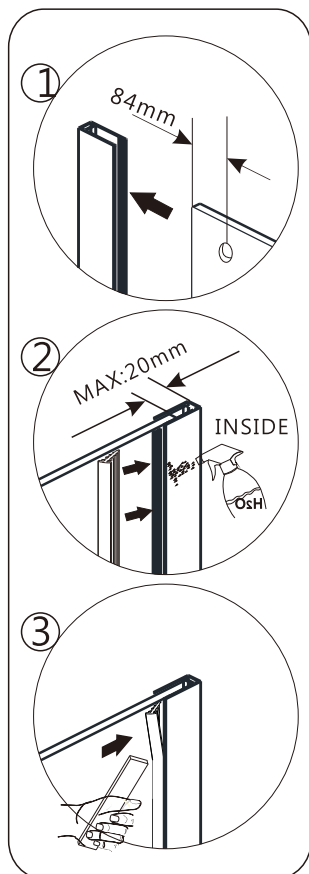

TOOLS REQUIRED

DESCRIPTION	PART IMAGE	DESCRIPTION	PART IMAGE
Tape measure		Drill	
Spirit level		Flat-head Screwdriver	
Pencil		Cross head Screwdriver	
Ø6mm Drill bit		Mallet	
Ø3mm Drill bit		Silicone Sealant	
Ø4 Allen Key		Ø2 Allen Key	

 This product is heavy and may require two people to install.

ASSEMBLY INSTRUCTIONS - DRAWING

- (1) 2x Cover Caps (Guide Rail)
- (2) 4x Glass To Rail Brackets
- (3) 8x Wall Plugs
- (4) 8x Screws 4x30
- (5) 2x Wall Profiles
- (6) 2x Wedge Gasket Seals
- (7) 1x Fixed Panel A
- (8) 1x Handle
- (9) 1x Bottom Sliding Block
- (10) 1xDrip Strip End Cap
- (11) 1x Drip Strip
- (12) 1xBottom Guide Block A
- (13) 1x Bottom Guide Block B
- (14) 1x Fixed Panel B
- (15) 4x Screws

- (16) 2x Wall Profile Cover Caps
- (17) 1x Fixed Panel Seal A
- (18) 1xTop Seal
- (19) 1x Moving Panel
- (20) 2x Rollers
- (21) 1x Top Profile
- (22) 1x Fixed Panel Seal B
- (23) 2x Bump Stop Caps
- (24) 4x Screw Caps
- (25) 1x Washer 29x20
- (26) 1x Washer 49x20
- (27) 1x Gasket Fitting Hand Tool
- (28) 1x Allen Key 2.5MM
- (29) 1x Allen Key 3.0MM
- (30) 1x Allen Key 4.0MM

STEP 1

SIZE	X	Y
900x900	870-890	870-890
900x760	870-890	730-750
1000x800	970-990	770-790
1200x800	1170-1190	770-790
1200x900	1170-1190	870-890

STEP 2

STEP 3

STEP 4

STEP 5

STEP 6

STEP 7