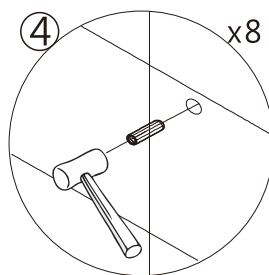

TOOLS REQUIRED

DESCRIPTION	PART IMAGE	DESCRIPTION	PART IMAGE
Tape measure		Drill	
Spirit level		Flat-head Screwdriver	
Pencil		Cross head Screwdriver	
Ø6mm Drill bit		Mallet	
Ø3mm Drill bit		Silicone Sealant	
Ø4 Allen Key		Ø2 Allen Key	

 This product is heavy and may require two people to install.

ASSEMBLY INSTRUCTIONS - DRAWING

- (1) 2x Cover Caps (Guide Rail)
- (2) 4x Glass To Rail Brackets
- (3) 8x Wall Plugs
- (4) 8x Screws 4x30
- (5) 2x Wall Profiles
- (6) 2x Wedge Gasket Seals
- (7) 1x Fixed Panel A
- (8) 1x Handle
- (9) 1x Bottom Sliding Block
- (10) 1xDrip Strip End Cap
- (11) 1x Drip Strip
- (12) 1xBottom Guide Block A
- (13) 1x Bottom Guide Block B
- (14) 1x Fixed Panel B
- (15) 4x Screws

- (16) 2x Wall Profile Cover Caps
- (17) 1x Fixed Panel Seal A
- (18) 1xTop Seal
- (19) 1x Moving Panel
- (20) 2x Rollers
- (21) 1x Top Profile
- (22) 1x Fixed Panel Seal B
- (23) 2x Bump Stop Caps
- (24) 4x Screw Caps
- (25) 1x Washer 29x20
- (26) 1x Washer 49x20
- (27) 1x Gasket Fitting Hand Tool
- (28) 1x Allen Key 2.5MM
- (29) 1x Allen Key 3.0MM
- (30) 1x Allen Key 4.0MM

STEP 1

SIZE	X	Y
900x900	870-890	870-890
900x760	870-890	730-750
1000x800	970-990	770-790
1200x800	1170-1190	770-790
1200x900	1170-1190	870-890

STEP 2

STEP 3

STEP 4

STEP 5

STEP 6

STEP 7