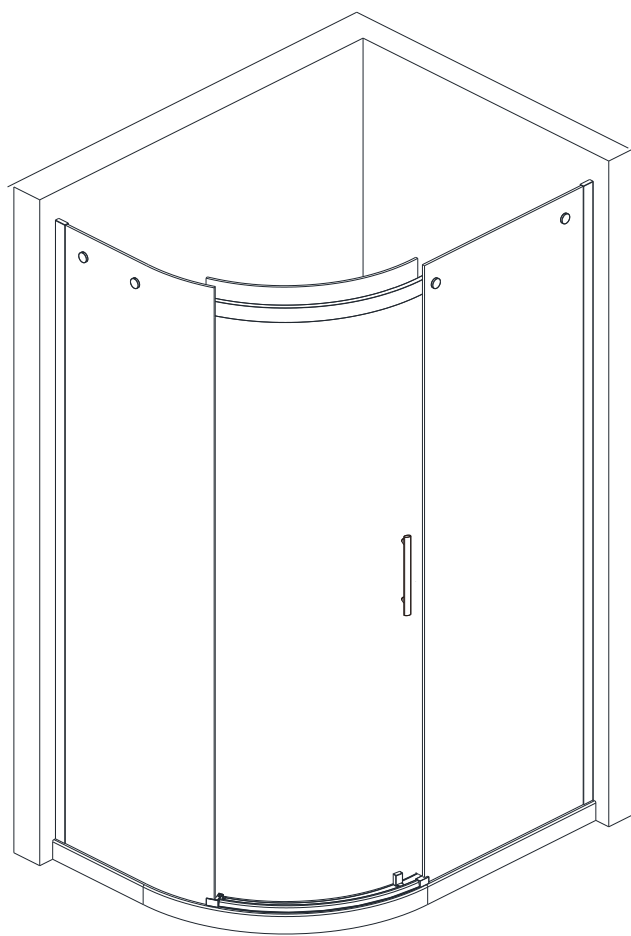

8mm ONE DOOR OFFSET QUADRANT

RH

LH

General Information

Please inspect this product upon delivery. Any missing parts or manufacturing defects must be reported immediately to the supplier. Damage or defects reported later will not be accepted. TAKE CARE WHEN HANDLING GLASS PARTS-AVOID HEAVY CONTACT BETWEEN THE GLASS EDGES AND ANY HARD SURFACE. Glass breakage claims will not be accepted after the product has been unpacked.

TOOLS REQUIRED

DESCRIPTION	PART IMAGE	DESCRIPTION	PART IMAGE
Tape measure		Drill	
Spirit level		Flat-head Screwdriver	
Pencil		Cross head Screwdriver	
Ø6mm Drill bit		Mallet	
Ø3mm Drill bit		Silicone Sealant	
Ø4 Allen Key		Ø2 Allen Key	

 This product is heavy and may require two people to install.

ASSEMBLY INSTRUCTIONS - DRAWING

- (1) 2x Cover Caps (Guide Rail)
- (2) 4x Glass To Rail Brackets
- (3) 8x Wall Plugs
- (4) 8x Screws 4x30
- (5) 2x Wall Profiles
- (6) 2x Wedge Gasket Seals
- (7) 1x Fixed Panel A
- (8) 1x Handle
- (9) 1x Bottom Sliding Block
- (10) 1xDrip Strip End Cap
- (11) 1x Drip Strip
- (12) 1xBottom Guide Block A
- (13) 1x Bottom Guide Block B
- (14) 1x Fixed Panel B
- (15) 4x Screws

STEP 1

SIZE	X	Y
900x900	870-890	870-890
900x760	870-890	730-750
1000x800	970-990	770-790
1200x800	1170-1190	770-790
1200x900	1170-1190	870-890

STEP 2

STEP 3

STEP 4

STEP 5

STEP 6

STEP 7