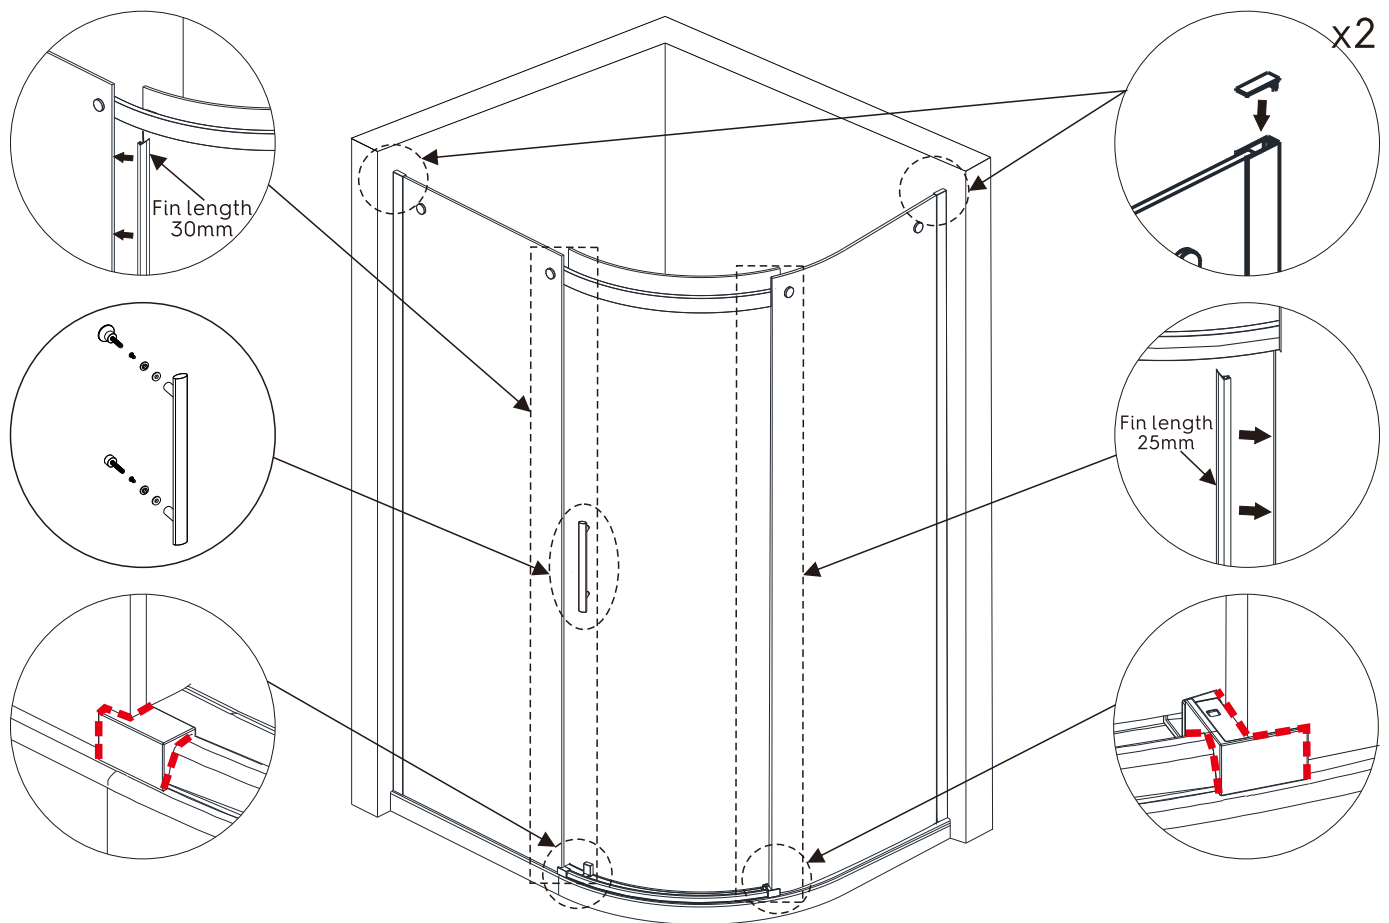

 This product is heavy and may require two people to install.

ASSEMBLY INSTRUCTIONS - DRAWING

- (1) 2x Cover Caps (Guide Rail)
- (2) 4x Glass To Rail Brackets
- (3) 8x Wall Plugs
- (4) 8x Screws 4x30
- (5) 2x Wall Profiles
- (6) 2x Wedge Gasket Seals
- (7) 1x Fixed Panel A
- (8) 1x Handle
- (9) 1x Bottom Sliding Block
- (10) 1xDrip Strip End Cap
- (11) 1x Drip Strip
- (12) 1xBottom Guide Block A
- (13) 1x Bottom Guide Block B
- (14) 1x Fixed Panel B
- (15) 4x Screws

- (16) 2x Wall Profile Cover Caps
- (17) 1x Fixed Panel Seal A
- (18) 1xTop Seal
- (19) 1x Moving Panel
- (20) 2x Rollers
- (21) 1x Top Profile
- (22) 1x Fixed Panel Seal B
- (23) 2x Bump Stop Caps
- (24) 4x Screw Caps
- (25) 1x Washer 29x20
- (26) 1x Washer 49x20
- (27) 1x Gasket Fitting Hand Tool
- (28) 1x Allen Key 2.5MM
- (29) 1x Allen Key 3.0MM
- (30) 1x Allen Key 4.0MM

STEP 1

SIZE	X	Y
900x900	870-890	870-890
900x760	870-890	730-750
1000x800	970-990	770-790
1200x800	1170-1190	770-790
1200x900	1170-1190	870-890

STEP 2

STEP 3

STEP 4

STEP 5

STEP 6

STEP 7