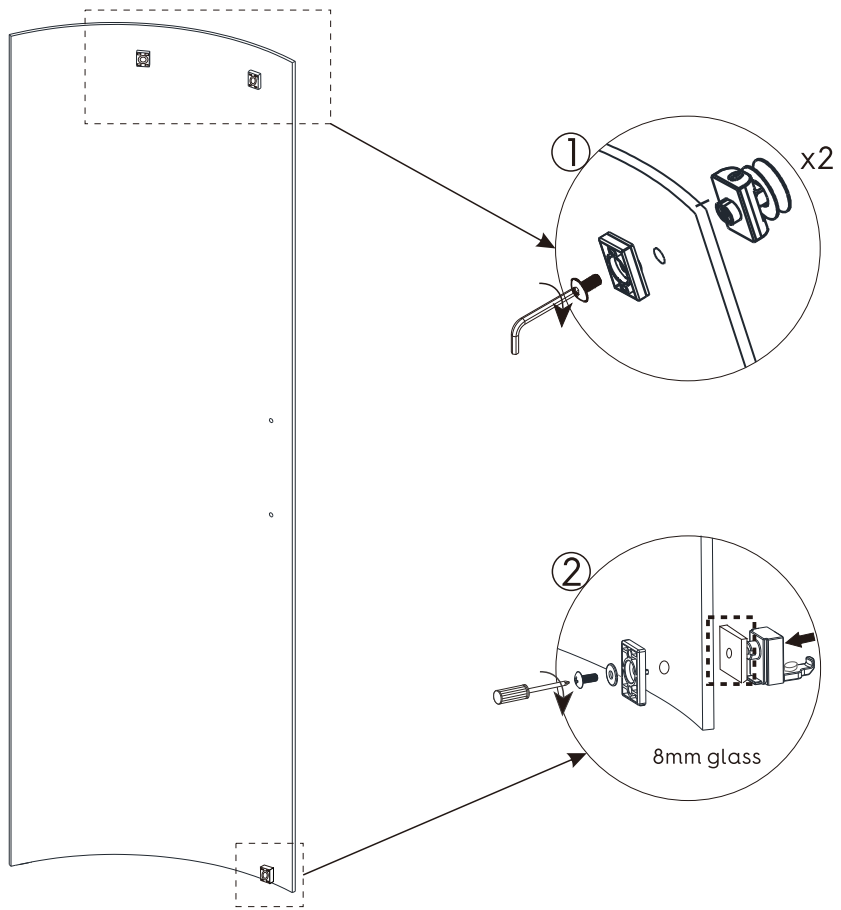

 This product is heavy and may require two people to install.

ASSEMBLY INSTRUCTIONS - DRAWING

- (1) 2x Cover Caps (Guide Rail)
- (2) 4x Glass To Rail Brackets
- (3) 8x Wall Plugs
- (4) 8x Screws 4x30
- (5) 2x Wall Profiles
- (6) 2x Wedge Gasket Seals
- (7) 1x Fixed Panel A
- (8) 1x Handle
- (9) 1x Bottom Sliding Block
- (10) 1xDrip Strip End Cap
- (11) 1x Drip Strip
- (12) 1xBottom Guide Block A
- (13) 1x Bottom Guide Block B
- (14) 1x Fixed Panel B
- (15) 4x Screws

- (16) 2x Wall Profile Cover Caps
- (17) 1x Fixed Panel Seal A
- (18) 1xTop Seal
- (19) 1x Moving Panel
- (20) 2x Rollers
- (21) 1x Top Profile
- (22) 1x Fixed Panel Seal B
- (23) 2x Bump Stop Caps
- (24) 4x Screw Caps
- (25) 1x Washer 29x20
- (26) 1x Washer 49x20
- (27) 1x Gasket Fitting Hand Tool
- (28) 1x Allen Key 2.5MM
- (29) 1x Allen Key 3.0MM
- (30) 1x Allen Key 4.0MM

STEP 1

SIZE	X	Y
900x900	870-890	870-890
900x760	870-890	730-750
1000x800	970-990	770-790
1200x800	1170-1190	770-790
1200x900	1170-1190	870-890

STEP 2

STEP 3

STEP 4

STEP 5

STEP 6

STEP 7