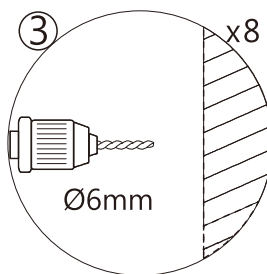

TOOLS REQUIRED

DESCRIPTION	PART IMAGE	DESCRIPTION	PART IMAGE
Tape measure		Drill	
Spirit level		Flat-head Screwdriver	
Pencil		Cross head Screwdriver	
Ø6mm Drill bit		Mallet	
Ø3mm Drill bit		Silicone Sealant	
Ø4 Allen Key		Ø2 Allen Key	

 This product is heavy and may require two people to install.

ASSEMBLY INSTRUCTIONS - DRAWING

- (1) 2x Cover Caps (Guide Rail)
- (2) 4x Glass To Rail Brackets
- (3) 8x Wall Plugs
- (4) 8x Screws 4x30
- (5) 2x Wall Profiles
- (6) 2x Wedge Gasket Seals
- (7) 1x Fixed Panel A
- (8) 1x Handle
- (9) 1x Bottom Sliding Block
- (10) 1xDrip Strip End Cap
- (11) 1x Drip Strip
- (12) 1xBottom Guide Block A
- (13) 1x Bottom Guide Block B
- (14) 1x Fixed Panel B
- (15) 4x Screws

- (16) 2x Wall Profile Cover Caps
- (17) 1x Fixed Panel Seal A
- (18) 1xTop Seal
- (19) 1x Moving Panel
- (20) 2x Rollers
- (21) 1x Top Profile
- (22) 1x Fixed Panel Seal B
- (23) 2x Bump Stop Caps
- (24) 4x Screw Caps
- (25) 1x Washer 29x20
- (26) 1x Washer 49x20
- (27) 1x Gasket Fitting Hand Tool
- (28) 1x Allen Key 2.5MM
- (29) 1x Allen Key 3.0MM
- (30) 1x Allen Key 4.0MM

STEP 1

SIZE	X	Y
900x900	870-890	870-890
900x760	870-890	730-750
1000x800	970-990	770-790
1200x800	1170-1190	770-790
1200x900	1170-1190	870-890

STEP 2

STEP 3

STEP 4

STEP 5

STEP 6

STEP 7