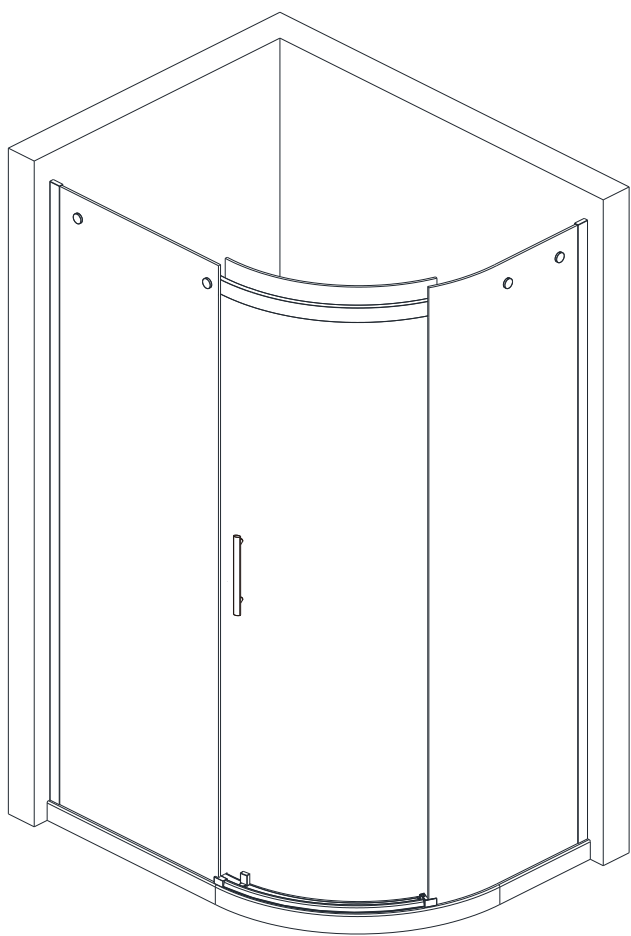

8mm ONE DOOR OFFSET QUADRANT

RH

LH

General Information

Please inspect this product upon delivery. Any missing parts or manufacturing defects must be reported immediately to the supplier. Damage or defects reported later will not be accepted. TAKE CARE WHEN HANDLING GLASS PARTS-AVOID HEAVY CONTACT BETWEEN THE GLASS EDGES AND ANY HARD SURFACE. Glass breakage claims will not be accepted after the product has been unpacked.

TOOLS REQUIRED

DESCRIPTION	PART IMAGE	DESCRIPTION	PART IMAGE
Tape measure		Drill	
Spirit level		Flat-head Screwdriver	
Pencil		Cross head Screwdriver	
Ø6mm Drill bit		Mallet	
Ø3mm Drill bit		Silicone Sealant	
Ø4 Allen Key		Ø2 Allen Key	

 This product is heavy and may require two people to install.

ASSEMBLY INSTRUCTIONS - DRAWING

- (1) 2x Cover Caps (Guide Rail)
- (2) 4x Glass To Rail Brackets
- (3) 8x Wall Plugs
- (4) 8x Screws 4x30
- (5) 2x Wall Profiles
- (6) 2x Wedge Gasket Seals
- (7) 1x Fixed Panel A
- (8) 1x Handle
- (9) 1x Bottom Sliding Block
- (10) 1xDrip Strip End Cap
- (11) 1x Drip Strip
- (12) 1xBottom Guide Block A
- (13) 1x Bottom Guide Block B
- (14) 1x Fixed Panel B
- (15) 4x Screws

STEP 1

SIZE	X	Y
900x900	870-890	870-890
900x760	870-890	730-750
1000x800	970-990	770-790
1200x800	1170-1190	770-790
1200x900	1170-1190	870-890

STEP 2

STEP 3

STEP 4

STEP 5

STEP 6

STEP 7