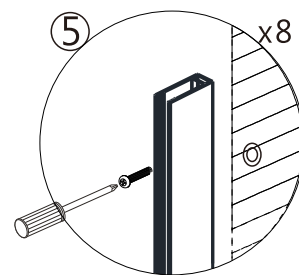

TOOLS REQUIRED

DESCRIPTION	PART IMAGE	DESCRIPTION	PART IMAGE
Tape measure		Drill	
Spirit level		Flat-head Screwdriver	
Pencil		Cross head Screwdriver	
Ø6mm Drill bit		Mallet	
Ø3mm Drill bit		Silicone Sealant	
Ø4 Allen Key		Ø2 Allen Key	

 This product is heavy and may require two people to install.

ASSEMBLY INSTRUCTIONS - DRAWING

- (1) 2x Cover Caps (Guide Rail)
- (2) 4x Glass To Rail Brackets
- (3) 8x Wall Plugs
- (4) 8x Screws 4x30
- (5) 2x Wall Profiles
- (6) 2x Wedge Gasket Seals
- (7) 1x Fixed Panel A
- (8) 1x Handle
- (9) 1x Bottom Sliding Block
- (10) 1xDrip Strip End Cap
- (11) 1x Drip Strip
- (12) 1xBottom Guide Block A
- (13) 1x Bottom Guide Block B
- (14) 1x Fixed Panel B
- (15) 4x Screws

- (16) 2x Wall Profile Cover Caps
- (17) 1x Fixed Panel Seal A
- (18) 1xTop Seal
- (19) 1x Moving Panel
- (20) 2x Rollers
- (21) 1x Top Profile
- (22) 1x Fixed Panel Seal B
- (23) 2x Bump Stop Caps
- (24) 4x Screw Caps
- (25) 1x Washer 29x20
- (26) 1x Washer 49x20
- (27) 1x Gasket Fitting Hand Tool
- (28) 1x Allen Key 2.5MM
- (29) 1x Allen Key 3.0MM
- (30) 1x Allen Key 4.0MM

STEP 1

SIZE	X	Y
900x900	870-890	870-890
900x760	870-890	730-750
1000x800	970-990	770-790
1200x800	1170-1190	770-790
1200x900	1170-1190	870-890

STEP 2

STEP 3

STEP 4

STEP 5

STEP 6

STEP 7