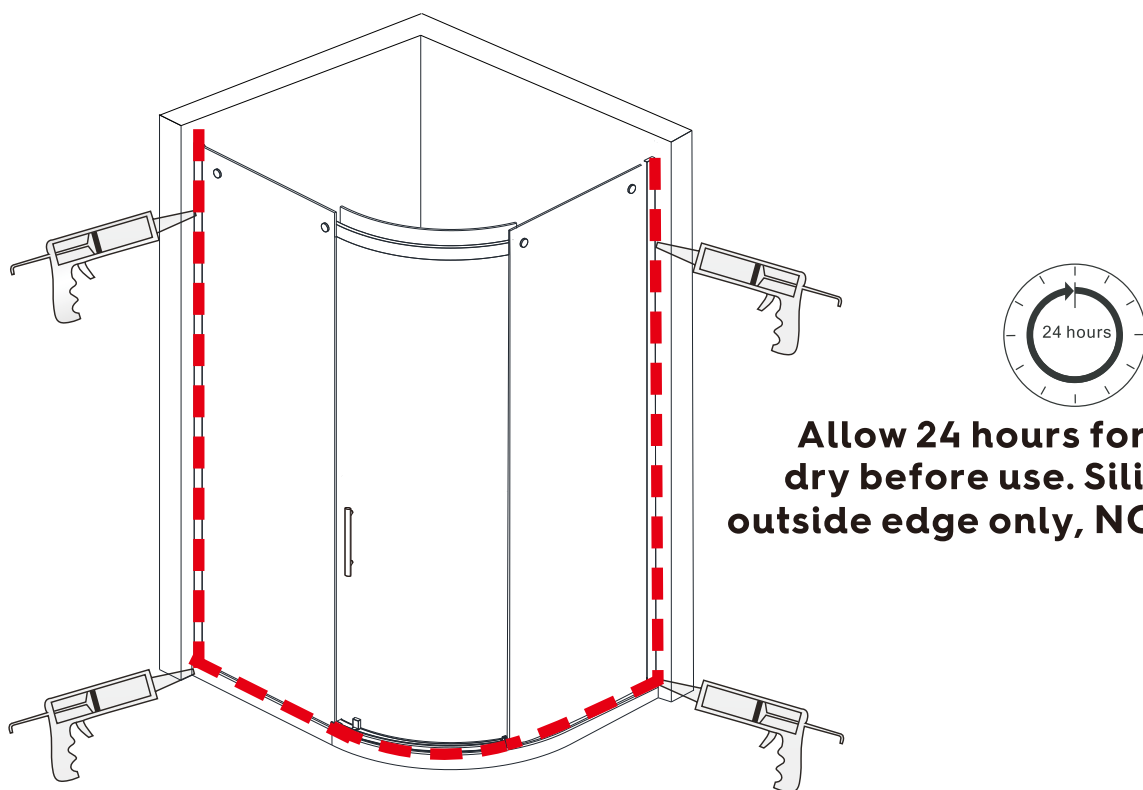

STEP 8

Aftercare instructions

Regularly clean your shower product with warm soapy water to prevent lime scale build up. **DO NOT** use abrasive cleaning fluids or materials, or strong chemical cleaners as this will damage the product surface.