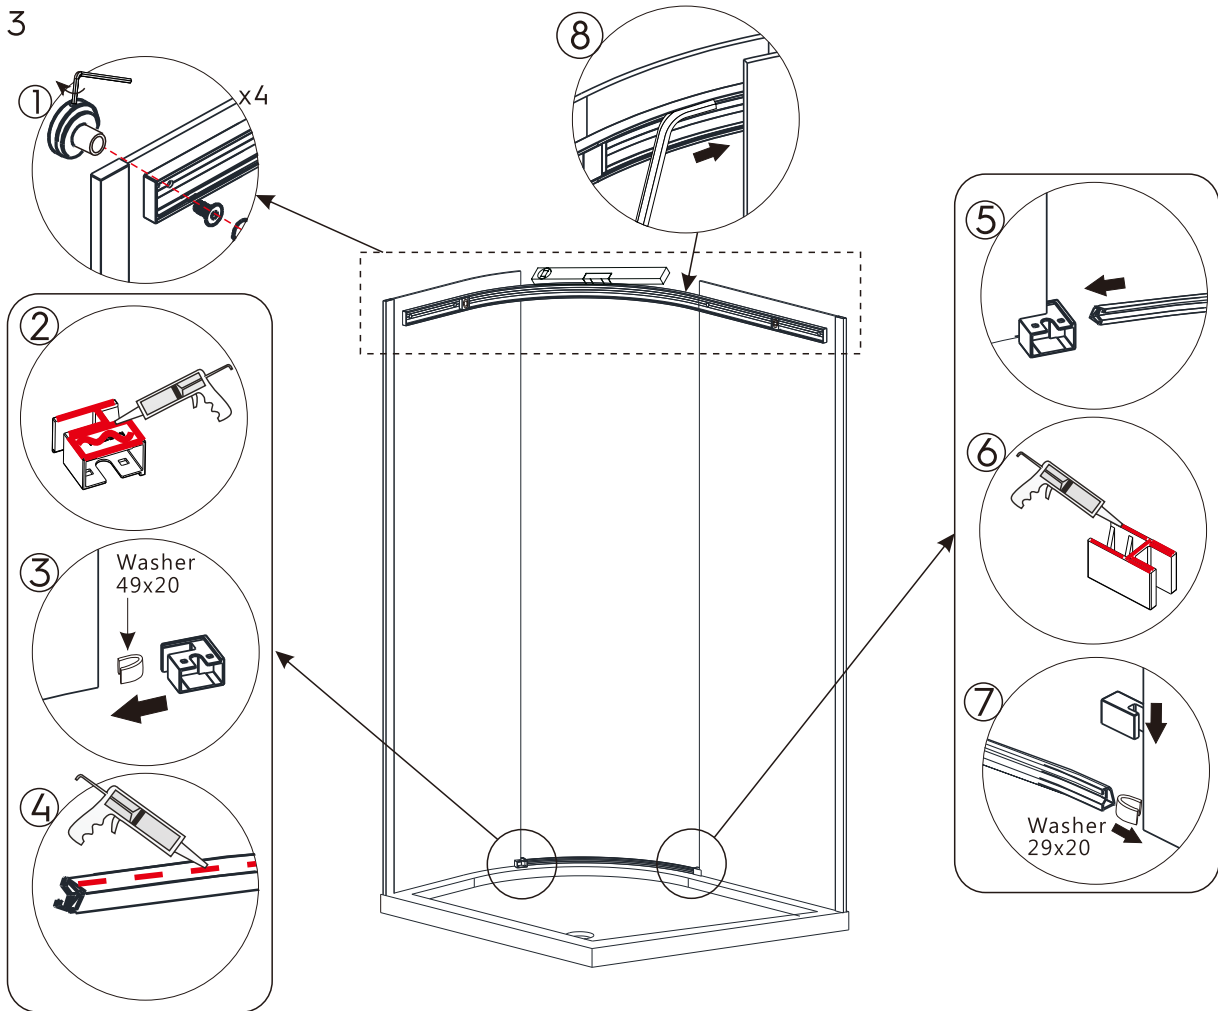

 This product is heavy and may require two people to install.

ASSEMBLY INSTRUCTIONS - DRAWING

- (1) 2x Cover Caps (Guide Rail)
- (2) 4x Glass To Rail Brackets
- (3) 8x Wall Plugs
- (4) 8x Screws 4x30
- (5) 2x Wall Profiles
- (6) 2x Wedge Gasket Seals
- (7) 1x Fixed Panel A
- (8) 1x Handle
- (9) 1x Bottom Sliding Block
- (10) 1xDrip Strip End Cap
- (11) 1x Drip Strip
- (12) 1xBottom Guide Block A
- (13) 1x Bottom Guide Block B
- (14) 1x Fixed Panel B
- (15) 4x Screws

- (16) 2x Wall Profile Cover Caps
- (17) 1x Fixed Panel Seal A
- (18) 1xTop Seal
- (19) 1x Moving Panel
- (20) 2x Rollers
- (21) 1x Top Profile
- (22) 1x Fixed Panel Seal B
- (23) 2x Bump Stop Caps
- (24) 4x Screw Caps
- (25) 1x Washer 29x20
- (26) 1x Washer 49x20
- (27) 1x Gasket Fitting Hand Tool
- (28) 1x Allen Key 2.5MM
- (29) 1x Allen Key 3.0MM
- (30) 1x Allen Key 4.0MM

STEP 1

SIZE	X	Y
900x900	870-890	870-890
900x760	870-890	730-750
1000x800	970-990	770-790
1200x800	1170-1190	770-790
1200x900	1170-1190	870-890

STEP 2

STEP 3

STEP 4

STEP 5

STEP 6

STEP 7