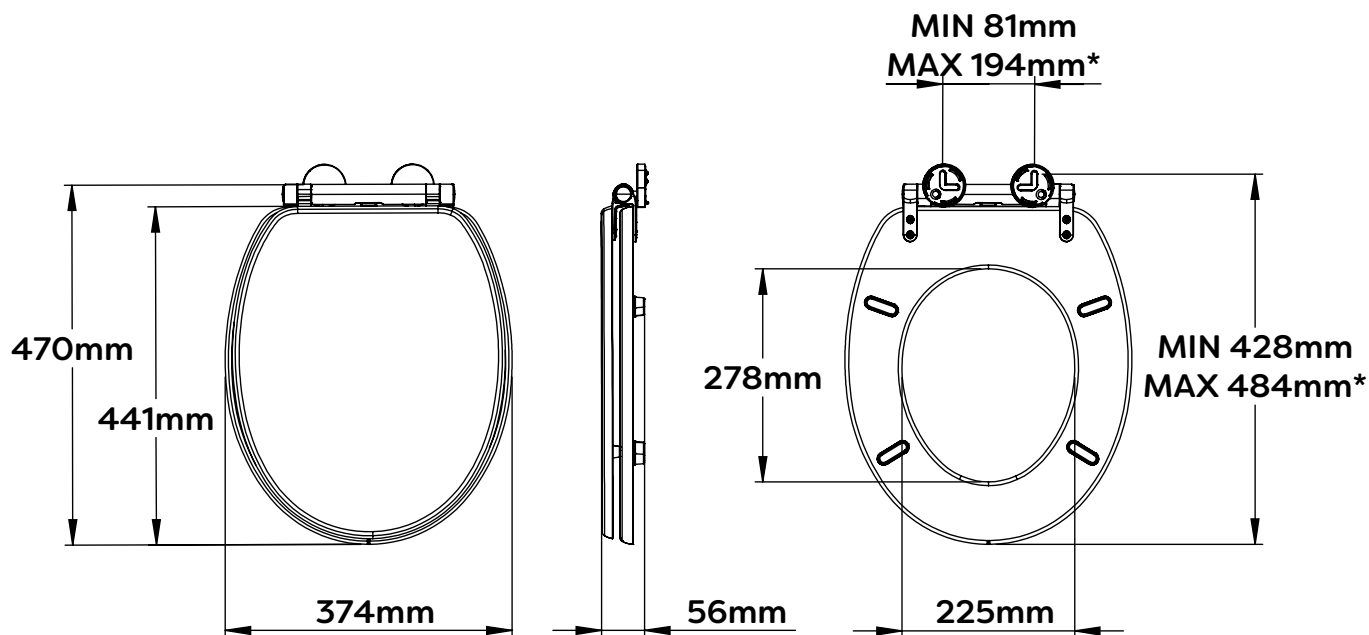

SPECIFICATION

Materials	<ul style="list-style-type: none"> <li>• Lid &amp; Ring: 100% FSC Moulded Wood</li> <li>• Hinge Base: Nylon</li> <li>• Hinge Pin: Stainless Steel</li> <li>• Hinge Cover Caps &amp; Barrel: ABS</li> <li>• Hinge Lid &amp; Ring Arms: Zinc</li> </ul>
Colours	<ul style="list-style-type: none"> <li>• Lid &amp; Ring: Cumbrian Slate Effect</li> <li>• Hinge Barrel, Cover Caps &amp; Arms: Matt Black</li> </ul>
Dimensions	<ul style="list-style-type: none"> <li>• 56mm(H) x 374mm(W) x 470mm(D)</li> </ul>
Weight	<ul style="list-style-type: none"> <li>• 4.1kg</li> </ul>
Features	<ul style="list-style-type: none"> <li>• Made from durable sustainable moulded wood</li> <li>• Cumbrian slate effect wipe clean vinyl foil covering</li> <li>• Adjustable hinges fit all standard oval shaped toilets</li> <li>• Durable nylon and chrome plated ABS anti rust hinges</li> <li>• Soft close action</li> <li>• Quick release for easy cleaning</li> <li>• Popular oval design</li> <li>• Anti-bacterial treated product</li> <li>• Top &amp; bottom fix</li> <li>• All fittings included - No tools required</li> </ul>

**\*The adjustable hinges on the toilet seat are suitable for use with BS EN 33 compliant WC pans. BS EN 33 fixing hole centres are between 145mm and 165mm.**

ALL DIMENSIONS ARE NOMINAL

SPECIFICATION

Standards	<ul style="list-style-type: none"> <li>• Minimum grade 9 when assessed using BS EN ISO 10289 after 48 hours Neutral Salt Spray (NSS) testing in accordance with BS EN ISO 9227</li> </ul>
Applications	<ul style="list-style-type: none"> <li>• Domestic</li> <li>• Residential</li> <li>• Hotels</li> </ul>
Product Care	<ul style="list-style-type: none"> <li>• Clean surfaces with a damp cloth and wipe dry using a soft cloth</li> <li>• Do not use chemical or abrasive cleaners as these may damage the surface finish</li> </ul>
Guarantee	<ul style="list-style-type: none"> <li>• Consumer Statutory Rights Apply</li> </ul>