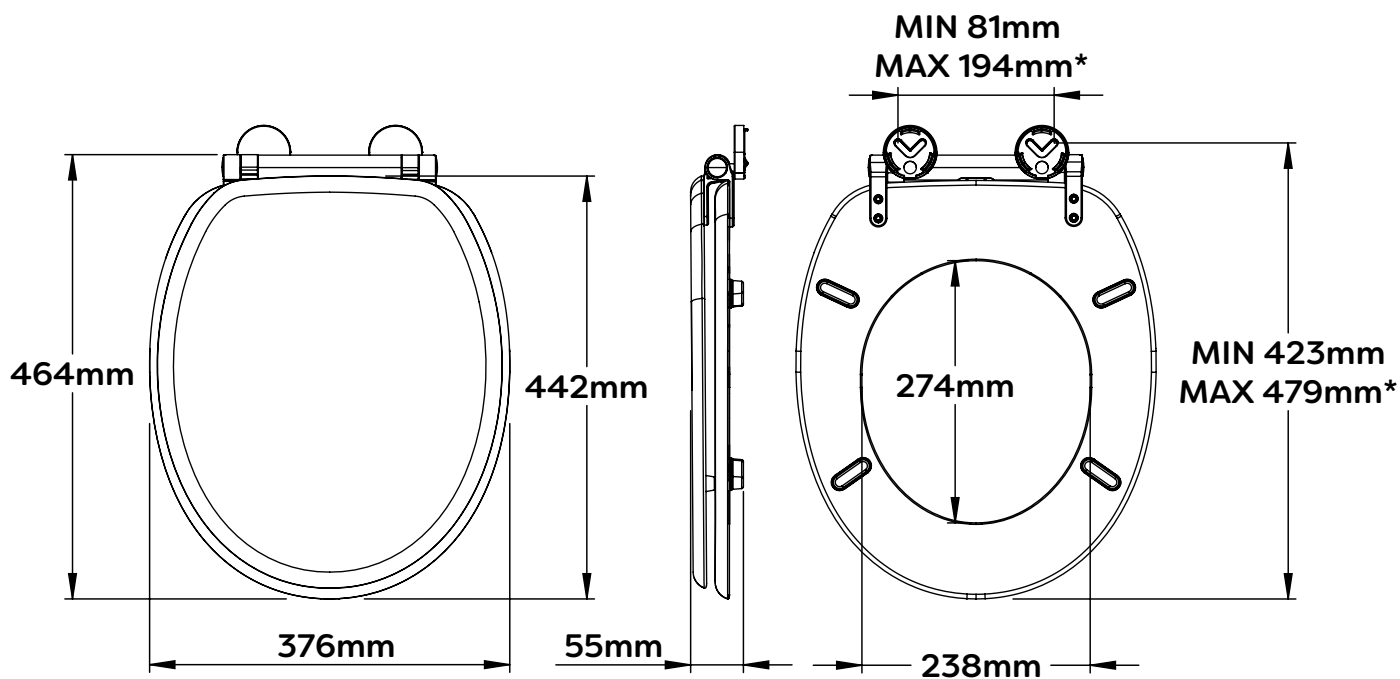

SPECIFICATION

Materials

- Lid & Ring: 100% FSC Moulded Wood
- Hinge Base: Nylon
- Hinge Pin: Stainless Steel
- Hinge Cover Caps & Barrel: ABS
- Hinge Lid & Ring Arms: Zinc

Colours

- Lid & Ring: Teak Effect
- Hinge Barrel, Cover Caps & Arms: Matt Black

Dimensions • 55mm(H) x 376mm(W) x 464mm(D)

Weight • 3.75kg

Features

- Made from durable sustainable moulded wood
- Teak Effect wipe clean vinyl foil covering
- Adjustable hinges fit all standard oval shaped toilets
- Durable nylon and matt black ABS anti rust hinges
- Soft close action
- Quick release for easy cleaning
- Popular oval design
- Anti-bacterial treated product
- Top & bottom fix
- All fittings included - No tools required

***The adjustable hinges on the toilet seat are suitable for use with BS EN 33 compliant WC pans. BS EN 33 fixing hole centres are between 145mm and 165mm.**

ALL DIMENSIONS ARE NOMINAL

SPECIFICATION

Standards	<ul style="list-style-type: none"> • Minimum grade 9 when assessed using BS EN ISO 10289 after 48 hours Neutral Salt Spray (NSS) testing in accordance with BS EN ISO 9227
Applications	<ul style="list-style-type: none"> • Domestic • Residential • Hotels
Product Care	<ul style="list-style-type: none"> • Clean surfaces with a damp cloth and wipe dry using a soft cloth • Do not use chemical or abrasive cleaners as these may damage the surface finish
Guarantee	<ul style="list-style-type: none"> • Consumer Statutory Rights Apply