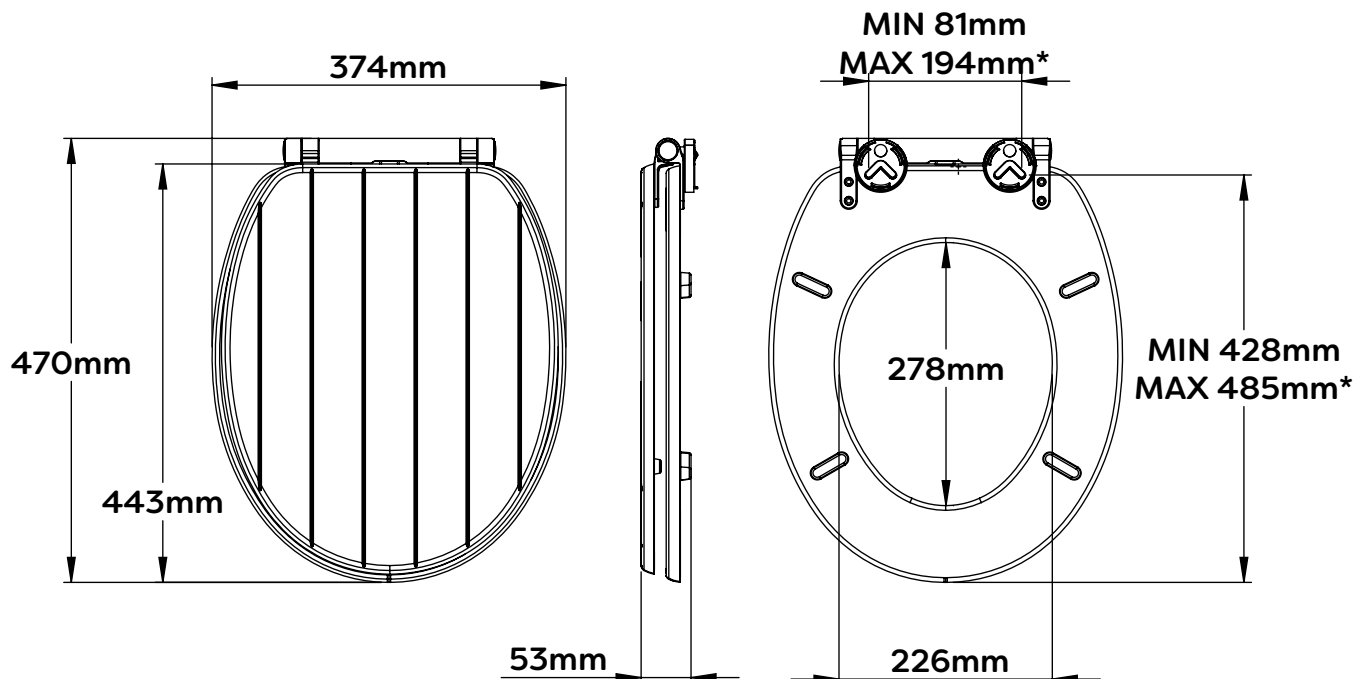

**\*The adjustable hinges on the toilet seat are suitable for use with BS EN 33 compliant WC pans. BS EN 33 fixing hole centres are between 145mm and 165mm.**

ALL DIMENSIONS ARE NOMINAL

SPECIFICATION

|              |   |
|--------------|---|
| Standards    | <ul style="list-style-type: none"> <li>• Minimum grade 9 when assessed using BS EN ISO 10289 after 48 hours Neutral Salt Spray (NSS) testing in accordance with BS EN ISO 9227</li> </ul>                       |
| Applications | <ul style="list-style-type: none"> <li>• Domestic</li> <li>• Residential</li> <li>• Hotels</li> </ul>   |
| Product Care | <ul style="list-style-type: none"> <li>• Clean surfaces with a damp cloth and wipe dry using a soft cloth</li> <li>• Do not use chemical or abrasive cleaners as these may damage the surface finish</li> </ul> |
| Guarantee    | <ul style="list-style-type: none"> <li>• Consumer Statutory Rights Apply</li> </ul>   |