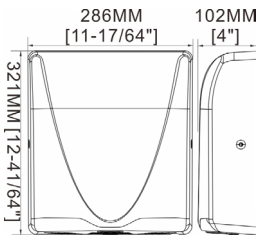

Dries possible per £1	2,500
Electrical Supply Voltage	220-240 V
Electrical Supply Frequency	50/60 Hz
Expected Motor Life	1000 Hours
Rated Power	0.6 - 1 kW
Approx. Watt-Hours per Dry	2 - 2.78 Wh
Heater Element Power	400 W
Operating Sound Level	74dB at 1M
Motor Speed	32,000 RPM
Air Speed	224 MPH
Operating Temperature Range	At ambient temp (20°C) - 40°C

Motor Cut off Time	60 Seconds
Motor Class	Class I
Materials	Stainless Steel
Weight	2.5 kg
Finishes Available & Codes	White (BDST01), Black (BDST04), Brushed Satin (BDST02), Polished Chrome (BDST03)
IP Rating	IP23
Cable Entry Point	Rear, with access available from bottom
Certifications and Awards	CE