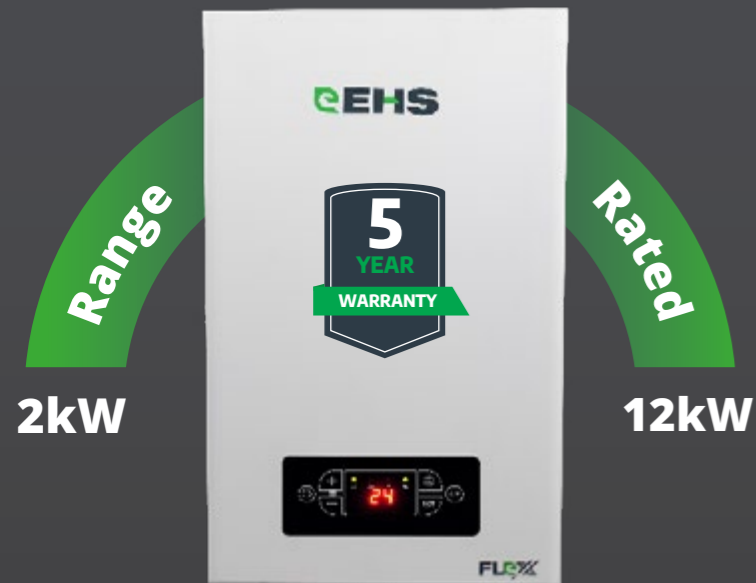

FLEXSTORE

HEAT ONLY ELECTRIC BOILER & SYSTEM

A complete heat only electric solution combining efficient boiler performance with integrated hot water storage.

Range-rateable from 2kW to 12kW

Flexstore - Heat Only Electric Boiler

The EHS Heat Only Electric Boiler is designed to simplify specification, streamline installation, and adapt to real world heating demands.

Unlike traditional electric boilers that come in fixed outputs, the EHS boiler is **range-rateable from 2kW to 12kW**, allowing a single unit to be configured to suit a wide range of property sizes and system requirements.

- **Range-rateable 2kW-12kW**
one boiler adapts to multiple property sizes
- **5-year manufacturer guarantee**
more than double typical market standard
- **100% efficient at point of use**
- **Virtually silent operation**
- **No flue required - flexible installation location**
- **No emissions / no carbon monoxide risk**
- **Compatible with radiators and underfloor heating**
- **Compact, space-saving design**
- **No gas certification required**