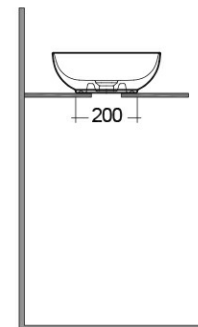

RAK-FEELING WB SLIM - FEECT5500AWHA

Wash basin | Counter Top

RAK
CERAMICS

Technical specifications

Dimensions:	550 x 350 mm
Weight:	9.3 Kg
Color:	Alpine White
Shape of basin:	Oval
Suites:	RAK-FEELING WASHBASINS

Code	Name
FEECT5500AWHA	RAK-SLIM - OVAL WASH BASIN ALPINE WHITE - 55 CM

Dimensions: All dimensions in mm. Tolerance of vitreous china & fireclay items: $\pm 5\%$ for below 200mm and $\pm 3\%$ for above 200mm; for all other items tolerance $\pm 1\%$. Note: Due to a continuing development program to improve design and performance, the manufacturer reserves all rights to vary specifications without prior information. Please note accessories are for photographic use only.