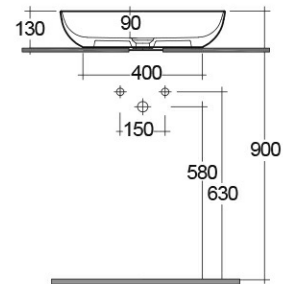

RAK-FEELING WB SLIM - FEECT5500AWHA

Wash basin | Counter Top

RAK
CERAMICS

Technical specifications

Dimensions:	550 x 350 mm
Weight:	9.3 Kg
Color:	Alpine White
Shape of basin:	Oval
Suites:	RAK-FEELING WASHBASINS

Code	Name
FEECT5500AWHA	RAK-SLIM - OVAL WASH BASIN ALPINE WHITE - 55 CM

Dimensions: All dimensions in mm. Tolerance of vitreous china & fireclay items: $\pm 5\%$ for below 200mm and $\pm 3\%$ for above 200mm; for all other items tolerance $\pm 1\%$. Note: Due to a continuing development program to improve design and performance, the manufacturer reserves all rights to vary specifications without prior information. Please note accessories are for photographic use only.