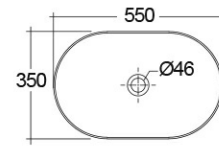

RAK-FEELING WB SLIM - FEECT5500AWHA

Wash basin | Counter Top

RAK
CERAMICS

Technical specifications

Dimensions:	550 x 350 mm
Weight:	9.3 Kg
Color:	Alpine White
Shape of basin:	Oval
Suites:	RAK-FEELING WASHBASINS

Code	Name
FEECT5500AWHA	RAK-SLIM - OVAL WASH BASIN ALPINE WHITE - 55 CM

Dimensions: All dimensions in mm. Tolerance of vitreous china & fireclay items: $\pm 5\%$ for below 200mm and $\pm 3\%$ for above 200mm; for all other items tolerance $\pm 1\%$. Note: Due to a continuing development program to improve design and performance, the manufacturer reserves all rights to vary specifications without prior information. Please note accessories are for photographic use only.