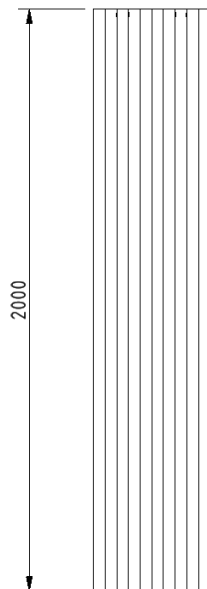

**Weighted polyester shower curtain**

**Product details**
**Warranty:** 5 years

**Max load:** N/A

**Doc M compliant:** Yes

**Suitable for wet areas:** Yes

**Features**

- Durable, easy clean polyester material
- Weighted curtain
- 12 x Eyelets (10mm diameter)
- 12 x C-clips supplied (to fit maximum 28mm diameter rails)

Eyelet hanging (when paired with 13030x series)

C-clip hanging (when paired with 250502)

**Product description**
**Product code**

Weighted shower curtain, polyester, 1800mm x 2000mm, white (RAL 9016)

250603-WH

**Dimensions (mm)**

Fitzroy of London may occasionally need to change specification of products and/or kit contents and reserves the right to do so. We strive to keep our documentation up to date; however, we cannot guarantee this. We accept no liability for any information given on this data sheet.