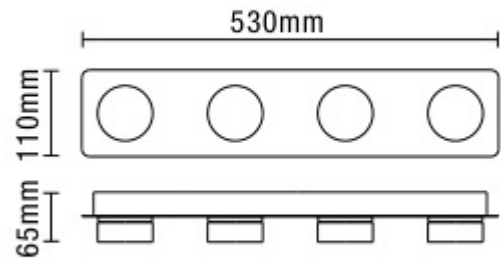

## TECHNICAL DATA

<b>Material</b>	Aluminium, Acrylic & Iron
<b>Colour</b>	Chrome
<b>Bulb Type</b>	Integral LED
<b>Bulb Shape</b>	LED
<b>IP Rating</b>	IP44
<b>Colour Temperature (k)</b>	4000k
<b>Max Wattage (W)</b>	21.5W
<b>Lumen Output (lm)</b>	1180
<b>Number of Bulbs</b>	4
<b>Fittings Class</b>	II