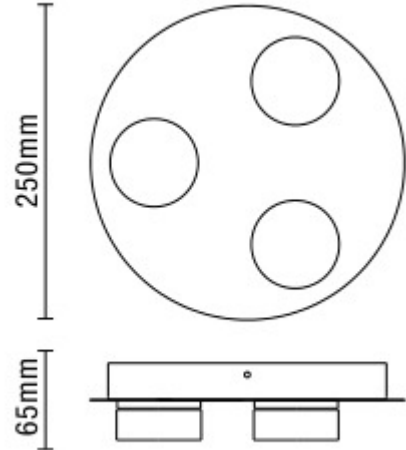

### TECHNICAL DATA

<b>Material</b>	Aluminium, Acrylic & Iron
<b>Colour</b>	Black
<b>Bulb Type</b>	Integral LED
<b>Bulb Shape</b>	LED
<b>IP Rating</b>	IP44
<b>Colour Temperature (k)</b>	4000k
<b>Max Wattage (W)</b>	14W
<b>Lumen Output (lm)</b>	1386
<b>Number of Bulbs</b>	3
<b>Fittings Class</b>	II