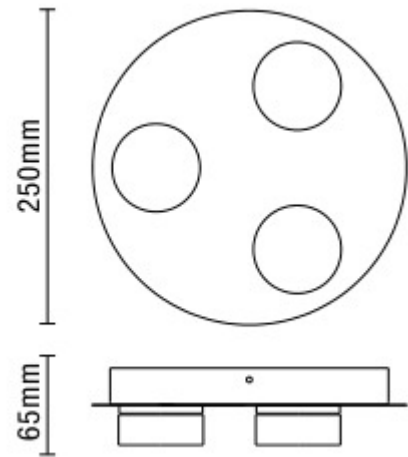

## TECHNICAL DATA

<b>Material</b>	Aluminium, Acrylic & Iron
<b>Colour</b>	Chrome
<b>Bulb Type</b>	Integral LED
<b>Bulb Shape</b>	LED
<b>IP Rating</b>	IP44
<b>Colour Temperature (k)</b>	4000k
<b>Max Wattage (W)</b>	14W
<b>Lumen Output (lm)</b>	1386
<b>Number of Bulbs</b>	3
<b>Fittings Class</b>	II