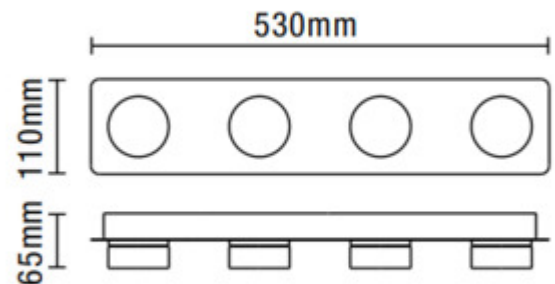

Amalfi LED Bathroom Ceiling Spotlight Bar, Matt Black

Spa

SPA-31737-MBLK

The Amalfi bathroom LED Ceiling Bar Spotlight is a sleek and modern lighting solution, designed to fit flush against your ceiling for a minimal, unobtrusive look—perfect for rooms with lower ceilings. The matt black Spotlight design adds a contemporary touch, while the integrated LED lights provide a wide, practical pool of illumination. This makes it an ideal choice for task lighting, helping with daily activities like shaving or applying makeup.

TECHNICAL DATA

Material	Aluminium, Acrylic & Iron
Colour	Black
Bulb Type	Integral LED
Bulb Shape	LED
IP Rating	IP44
Colour Temperature (k)	4000k
Max Wattage (W)	21.5W
Lumen Output (lm)	1180
Number of Bulbs	4
Fittings Class	II