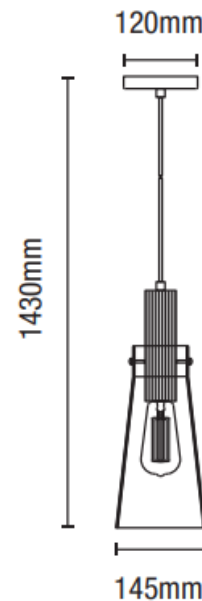

### TECHNICAL DATA

<b>Material</b>	Iron & Glass
<b>Colour</b>	Chrome
<b>Bulb Type</b>	E27
<b>Bulb Shape</b>	GLS
<b>IP Rating</b>	IP20
<b>Max Wattage (W)</b>	1X 10W MAX
<b>Number of Bulbs</b>	1
<b>Fittings Class</b>	I