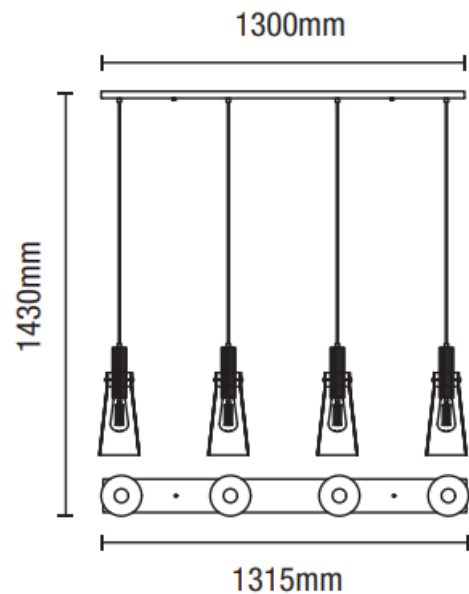

Atrani 4 light diner bar Blk/Omb

VSC-39325

CULINA

Stylish and sleek The Atrani 4 Light Ceiling Diner Pendant with graduated smoked glass shade looks amazing and adds a useful glow to your house. Because each of the four drop pendants has an adjustable height, you may tailor them to your precise needs. allowing you greater lighting control. You can experiment with different lengths of drop pendants or set them all to the same height. Your environment will be illuminated by the light that filters through the coned, ombre shades that surround the lightbulb. Ideal for setting up areas in bigger spaces or for decorating dining tables, kitchen islands, and breakfast bars. The perfect lighting option to add elegant, useful lighting to any house.

TECHNICAL DATA

Material	Iron & Glass
Colour	Chrome
Bulb Type	E27
Bulb Shape	GLS
IP Rating	IP20
Max Wattage (W)	4X 10W
Number of Bulbs	4
Fittings Class	I

Get in Touch

t: +44 (0) 161 359 4949
e: info@forumlightingsolutions.com