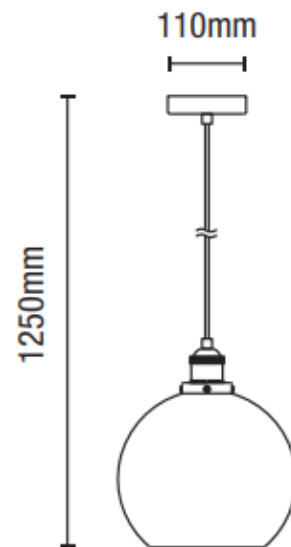

### TECHNICAL DATA

<b>Material</b>	IRON+GLASS
<b>Colour</b>	matt black
<b>Bulb Type</b>	E27
<b>Bulb Shape</b>	GLS
<b>IP Rating</b>	IP20
<b>Max Wattage (W)</b>	1X 10W
<b>Number of Bulbs</b>	1
<b>Fittings Class</b>	I