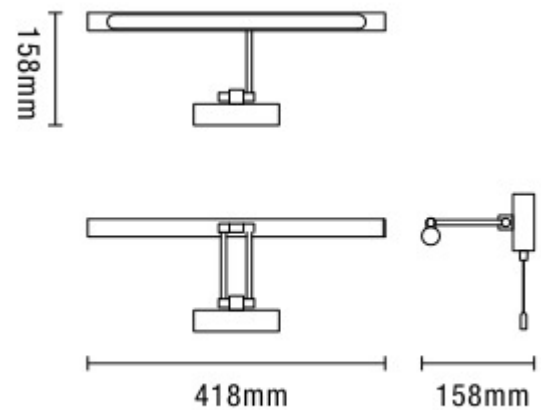

## Chai bathroom Picture Wall Light, Satin Brass

### SPA-30993-SBRS

The Chai Bathroom Wall Light is a sleek, stylish picture light designed to provide practical illumination in your bathroom. Featuring a pull cord switch, it offers the perfect lighting for tasks like shaving, applying makeup, or other close-up activities. With a satin brass finish, this light adds a modern, urban touch to your décor, while the IP44 rating ensures it is safe for bathroom use, protecting against water splashes and dampness. Ideal for bathroom mirrors, this versatile light can also be used in other areas of your home, blending functionality with a contemporary aesthetic.

### TECHNICAL DATA

<b>Material</b>	Steel
<b>Colour</b>	Brass
<b>Bulb Type</b>	Integral LED
<b>Bulb Shape</b>	LED
<b>IP Rating</b>	IP44
<b>Colour Temperature (k)</b>	3000
<b>Max Wattage (W)</b>	8w
<b>Lumen Output (lm)</b>	395
<b>Number of Bulbs</b>	NA
<b>Fittings Class</b>	1