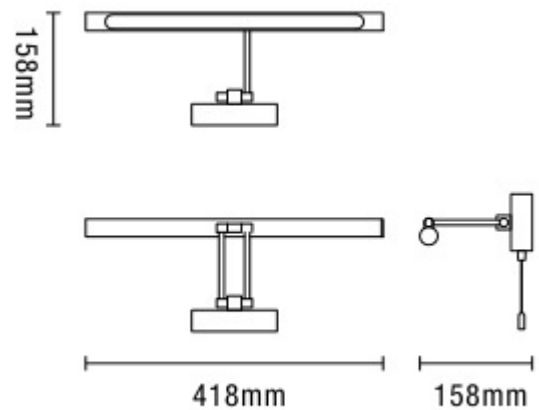

Chai bathroom Picture Wall Light, Matt Black

SPA-30993-MBLK

The Chai Bathroom Wall Light is a sleek, stylish picture light designed to provide practical illumination in your bathroom. Featuring a pull cord switch, it offers the perfect lighting for tasks like shaving, applying makeup, or other close-up activities. With a matt black finish, this light adds a modern, urban touch to your décor, while the IP44 rating ensures it is safe for bathroom use, protecting against water splashes and dampness. Ideal for bathroom mirrors, this versatile light can also be used in other areas of your home, blending functionality with a contemporary aesthetic.

Spa

TECHNICAL DATA

Material	Steel
Colour	Black
Bulb Type	Integral LED
Bulb Shape	LED
IP Rating	IP44
Colour Temperature (k)	3000
Max Wattage (W)	8w
Lumen Output (lm)	395
Number of Bulbs	NA
Fittings Class	1