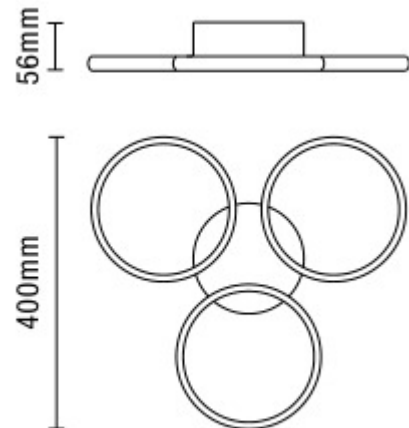

Chios LED Rings Bathroom Flush Ceiling Light, Chrome

SPA-36129-CHR

Elevate your bathroom with the ultra-modern Chios LED Ring Bathroom Flush Ceiling Light. Designed for low ceilings, this minimalist flush fixture ensures sleek style without sacrificing functionality. The chrome finish adds a polished, contemporary touch, while the 3-ring design creates a striking visual appeal. Equipped with integrated LED technology, this light offers long-lasting, energy-efficient illumination, perfect for illuminating your bathroom. With an IP44 rating, it is safe for installation in bathrooms, ensuring durability and water resistance in damp environments.

Spa

TECHNICAL DATA

Material	Steel & Plastic
Colour	Chrome
Bulb Type	Integral LED
Bulb Shape	LED
IP Rating	IP44
Colour Temperature (k)	4000
Max Wattage (W)	26w
Lumen Output (lm)	900
Number of Bulbs	NA
Fittings Class	II