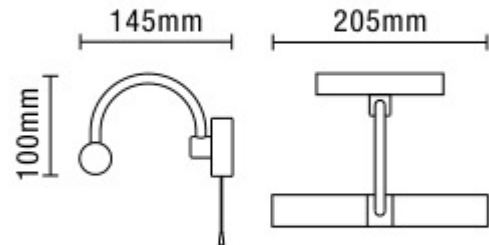

Corvus bathroom wall light - Satin Black

SPA-6888.014-SBLK

The Corvus Bathroom Wall Light in satin black adds warmth and elegance to your bathroom with its luxurious finish. Featuring a water-resistant IP44 rating, it is perfectly suited for bathroom use. This stylish light provides ample task lighting when placed over a bathroom mirror and includes a convenient pull cord switch for easy operation. Its combination of functionality and sophistication enhances your bathroom's ambience.

Spa

TECHNICAL DATA

Material	Steel & Glass
Colour	Black
Bulb Type	G9
Bulb Shape	Capsule
IP Rating	IP44
Colour Temperature (k)	NA
Max Wattage (W)	2x3w
Lumen Output (lm)	NA
Number of Bulbs	2
Fittings Class	I