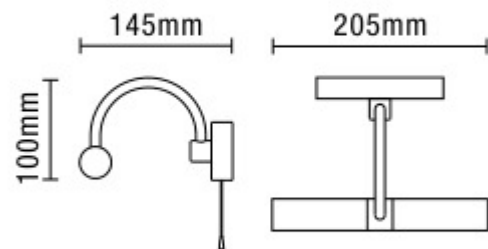

Corvus Bathroom Wall Light, Chrome

SPA-6888.014

The Corvus Bathroom Wall Light in chrome adds warmth and elegance to your bathroom with its luxurious finish. Featuring a water-resistant IP44 rating, it is perfectly suited for bathroom use. This stylish light provides ample task lighting when placed over a bathroom mirror and includes a convenient pull cord switch for easy operation. Its combination of functionality and sophistication enhances your bathroom's ambience.

Spa

TECHNICAL DATA

Material	Steel & Glass
Colour	Chrome
Bulb Type	G9
Bulb Shape	Capsule
IP Rating	IP44
Colour Temperature (k)	NA
Max Wattage (W)	2x3w
Lumen Output (lm)	NA
Number of Bulbs	2
Fittings Class	I