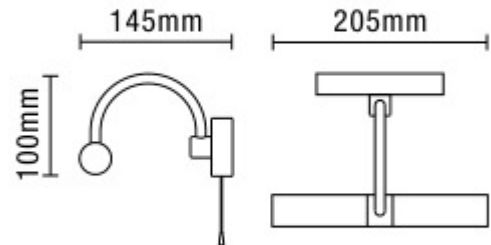

Corvus Bathroom Wall Light, Satin Brass

SPA-6888.014-SBRS

The Corvus Bathroom Wall Light in Satin Brass adds warmth and elegance to your bathroom with its luxurious finish. Featuring a water-resistant IP44 rating, it is perfectly suited for bathroom use. This stylish light provides ample task lighting when placed over a bathroom mirror and includes a convenient pull cord switch for easy operation. Its combination of functionality and sophistication enhances your bathroom's ambience.

Spa

TECHNICAL DATA

Material	Steel & Glass
Colour	Brass
Bulb Type	G9
Bulb Shape	Capsule
IP Rating	IP44
Colour Temperature (k)	NA
Max Wattage (W)	2x3w
Lumen Output (lm)	NA
Number of Bulbs	2
Fittings Class	I