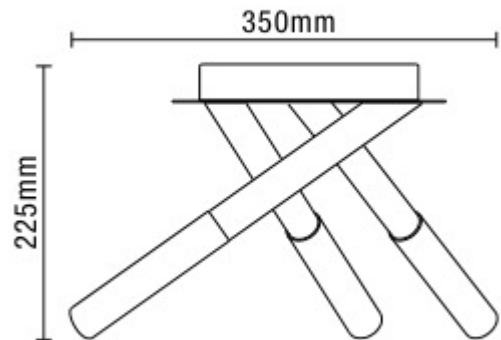

Get in Touch

t: +44 (0) 161 359 4949
e: info@forumlightingsolutions.com

Forum Lighting Solutions

Gorse Mill, Gorse Street
Oldham, OL9 9RJ

forumlightingsolutions.com