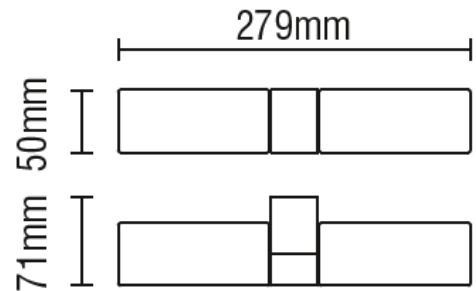

TECHNICAL DATA

Material	Steel & Glass
Colour	Black
Bulb Type	G9
Bulb Shape	Capsule
IP Rating	IP44
Max Wattage (W)	2x 3w
Number of Bulbs	2
Fittings Class	II

Get in Touch

t: +44 (0) 161 359 4949
e: info@forumlightingsolutions.com