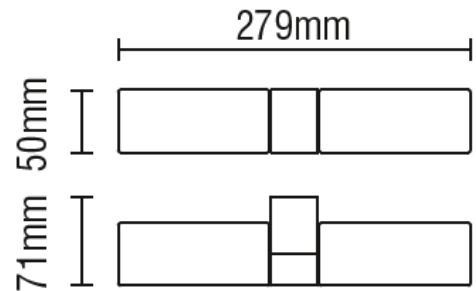

### TECHNICAL DATA

<b>Material</b>	Steel & Glass
<b>Colour</b>	Chrome
<b>Bulb Type</b>	G9
<b>Bulb Shape</b>	Capsule
<b>IP Rating</b>	IP44
<b>Max Wattage (W)</b>	2x 3w
<b>Number of Bulbs</b>	2
<b>Fittings Class</b>	II