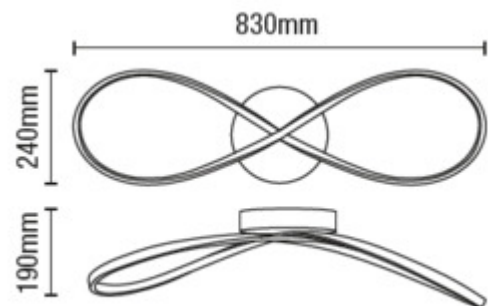

Dafni twist LED Bathroom Ceiling Light - Matt Black

SPA-36130-MBLK

Elevate your bathroom's lighting with the Dafni twist LED Bathroom Ceiling Light in matt black. Featuring a unique design, this modern fixture serves as a stylish focal point while providing functional, energy-efficient illumination. The integrated LED technology ensures cost-effective and eco-friendly lighting, while the IP44 rating offers water resistance, making it suitable for bathroom use. Its sleek black finish complements a variety of bathroom décor styles, adding both sophistication and practicality to your space.

Spa

TECHNICAL DATA

Material	Steel & Plastic
Colour	Black
Bulb Type	Integral LED
Bulb Shape	LED
IP Rating	IP44
Colour Temperature (k)	4000
Max Wattage (W)	32w
Lumen Output (lm)	1100
Number of Bulbs	NA
Fittings Class	II