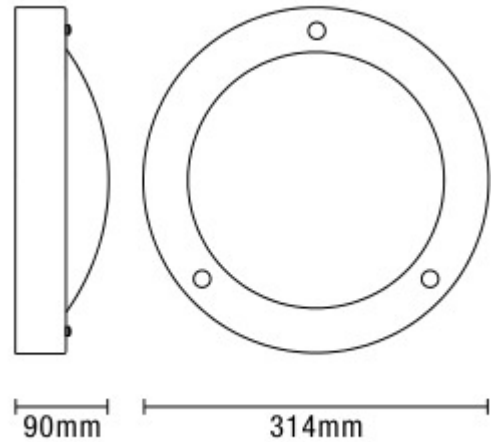

Delphi Large Flush Bathroom Ceiling Light - Brass

SPA-34050-BRS

The Delphi E14 Flush Ceiling Light offers a minimalist, modern touch to your bathroom with its sleek brass finish. Featuring an IP44 rating, it is safe for use in bathroom environments, providing reliable lighting for tasks like shaving or applying makeup. The practical glow it emits makes it an ideal choice for task lighting, enhancing your bathroom's functionality while maintaining a contemporary look.

Spa

TECHNICAL DATA

Material	Steel & Glass
Colour	Brass
Bulb Type	E27
Bulb Shape	GLS
IP Rating	IP44
Colour Temperature (k)	NA
Max Wattage (W)	10w
Lumen Output (lm)	NA
Number of Bulbs	2
Fittings Class	I

Get in Touch