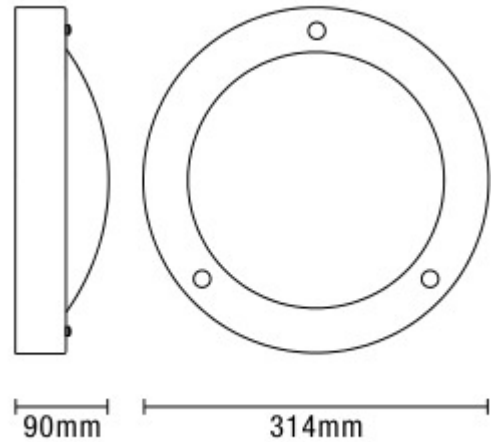

Delphi Large Flush Bathroom Ceiling Light - Chrome

SPA-34050-CHR

The Delphi E14 Flush Ceiling Light offers a minimalist, modern touch to your bathroom with its sleek chrome finish. Featuring an IP44 rating, it is safe for use in bathroom environments, providing reliable lighting for tasks like shaving or applying makeup. The practical glow it emits makes it an ideal choice for task lighting, enhancing your bathroom's functionality while maintaining a contemporary look.

Spa

TECHNICAL DATA

Material	Steel & Glass
Colour	Chrome
Bulb Type	E27
Bulb Shape	GLS
IP Rating	IP44
Colour Temperature (k)	NA
Max Wattage (W)	10w
Lumen Output (lm)	NA
Number of Bulbs	2
Fittings Class	I

Get in Touch