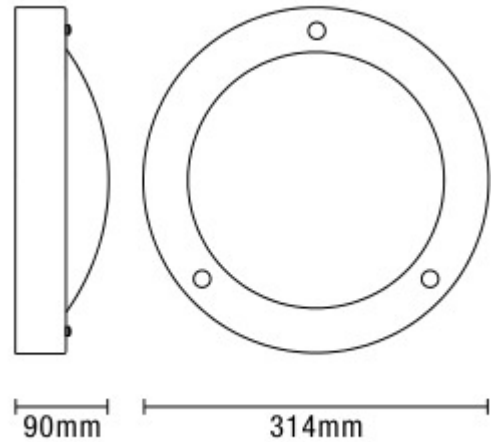

### TECHNICAL DATA

|                               |               |
|-------------------------------|---------------|
| <b>Material</b>               | Steel & Glass |
| <b>Colour</b>                 | Black         |
| <b>Bulb Type</b>              | E27           |
| <b>Bulb Shape</b>             | GLS           |
| <b>IP Rating</b>              | IP44          |
| <b>Colour Temperature (k)</b> | NA            |
| <b>Max Wattage (W)</b>        | 10w           |
| <b>Lumen Output (lm)</b>      | NA            |
| <b>Number of Bulbs</b>        | 2             |
| <b>Fittings Class</b>         | I             |