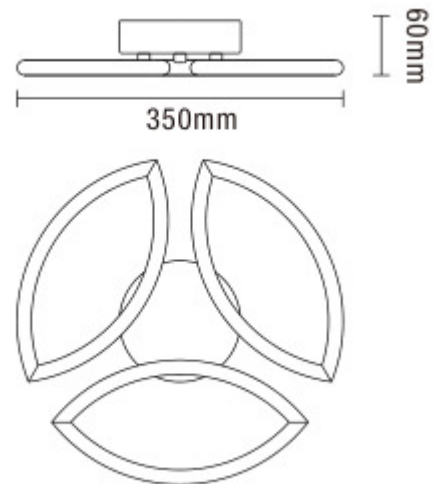

Denver 3 Light LED Bathroom Light Chrome

SPA-41053-CHR

Brighten your bathroom with the Denver 3 Light LED Flush Ceiling Light, which is crafted for energy efficiency and modern aesthetics featuring a polished chrome finish. Its built-in LED lighting system provides bright, enduring illumination while minimizing energy usage. With an IP44 rating, it is suitable for installation in moisture-sensitive environments such as bathrooms.

Spa

TECHNICAL DATA

Material	Steel/ PVC
Colour	Chrome
Bulb Type	Integral LED
Bulb Shape	LED
IP Rating	IP44
Colour Temperature (k)	3000k
Max Wattage (W)	27W
Lumen Output (lm)	1425
Number of Bulbs	N/A
Fittings Class	II