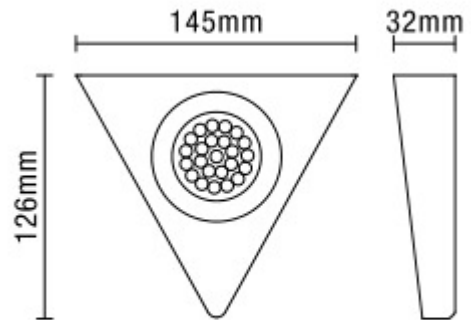

Fonte Triangular Natural White LED Under Kitchen Cabinet Light - Satin Nickel

CULINA

CUL-21626

The Fonte triangular light is a practical and stylish under-cabinet lighting solution for kitchens. Its integrated LED feature ensures durable, energy-efficient illumination, while the satin nickel finish adds a contemporary and sophisticated touch. Combining functionality with elegance, it enhances both the appearance and practicality of your kitchen space.

TECHNICAL DATA

Material	Steel
Colour	Satin Nickel
Bulb Type	Integral LED
Bulb Shape	LED
IP Rating	IP44
Colour Temperature (k)	4000
Max Wattage (W)	1.5w
Lumen Output (lm)	140
Number of Bulbs	NA
Fittings Class	II