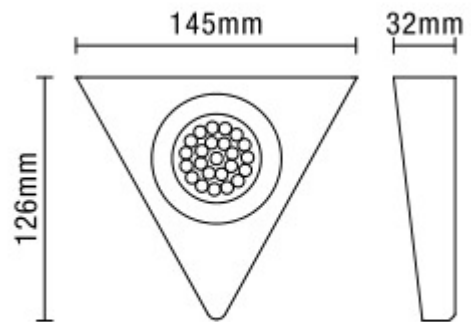

Fonte Triangular Day Light LED Under Kitchen Cabinet Light - Satin Nickel

CULINA

CUL-25219

The Fonte triangular under-cabinet light is a sleek and stylish addition, perfect for kitchens where it provides bright, clear illumination for countertops. Finished in a sophisticated satin nickel effect, it complements modern décor effortlessly. The integrated LED offers a durable, energy-efficient daylight glow, making it ideal for under-cabinet use while enhancing the overall lighting in the space.

TECHNICAL DATA

Material	Steel
Colour	Satin Nickel
Bulb Type	Integral LED
Bulb Shape	LED
IP Rating	IP44
Colour Temperature (k)	6000
Max Wattage (W)	1.5w
Lumen Output (lm)	150
Number of Bulbs	NA
Fittings Class	II