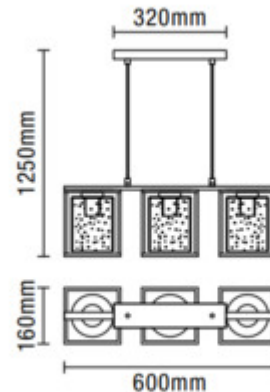

CULINA

TECHNICAL DATA

Material	Iron & Glass
Colour	Black
Bulb Type	E27
Bulb Shape	GLS
IP Rating	IP20
Max Wattage (W)	3X 10W
Number of Bulbs	1
Fittings Class	I

Get in Touch

t: +44 (0) 161 359 4949
e: info@forumlightingsolutions.com