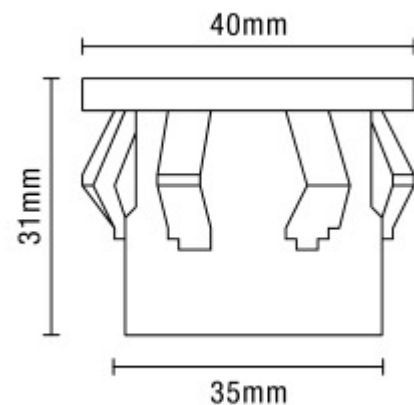

Ohio Circular Recessed Cool LED Kitchen Plinth and Outdoor Decking Light - Brushed Steel

CULINA

CUL-26465

This recessed kitchen light features a sleek circular design with a satin nickel and steel finish, adding a modern yet simple touch to any room. Ideal for kitchens, hallways, or even outdoor areas like decking, it offers practical, focused lighting. The integrated LED is energy-efficient and durable, with a permanent feature that eliminates the need for bulb changes. With an IP65 rating, it provides extra protection, making it safe for use in kitchens, bathrooms, and outdoor spaces.

TECHNICAL DATA

Material	Stainless Steel & Aluminium
Colour	Satin Nickel
Bulb Type	Integral LED
Bulb Shape	LED
IP Rating	IP65
Colour Temperature (k)	6000
Max Wattage (W)	1w
Lumen Output (lm)	60
Number of Bulbs	NA
Fittings Class	II