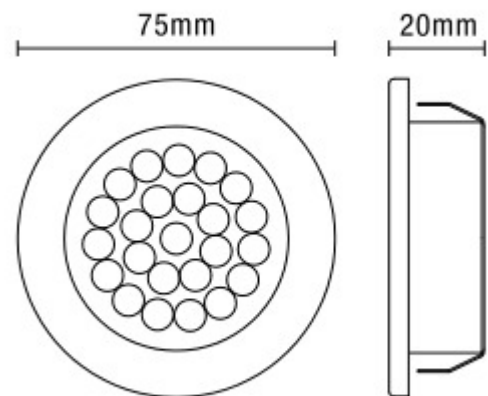

Laghetto Circular LED Under Cabinet Light Warm White - Satin Nickel

CULINA

CUL-25318

This satin nickel under-cabinet light offers practical and stylish illumination, perfect for kitchen worktops where clear visibility is essential. Its sleek satin nickel finish adds a modern touch to the décor, while its design ensures effective lighting for hard-to-illuminate spaces, making it an ideal choice for under-cabinet areas.

TECHNICAL DATA

Material	Steel
Colour	Satin Nickel
Bulb Type	Integral LED
Bulb Shape	LED
IP Rating	IP44
Colour Temperature (k)	3000
Max Wattage (W)	1.5w
Lumen Output (lm)	130
Number of Bulbs	NA
Fittings Class	II