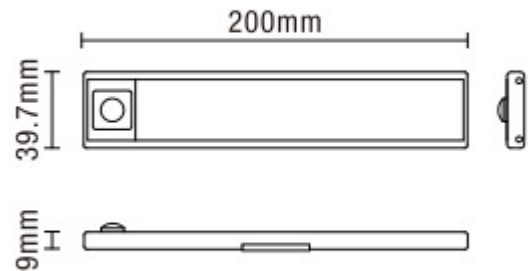

Liger 1w Flat Rechargeable Cabinet Light with PIR Sensor

CULINA

CUL-37386

Rechargeable under cabinet light- No wiring required. 3m PIR sensor detection distance. Only 4 hours to recharge. 200mm

TECHNICAL DATA

Material	Aluminium
Colour	Aluminium
Bulb Type	Integral LED
Bulb Shape	NA
IP Rating	IP20
Colour Temperature (k)	4000
Max Wattage (W)	1
Lumen Output (lm)	90
Number of Bulbs	NA

Get in Touch

t: +44 (0) 161 359 4949
e: info@forumlightingsolutions.com