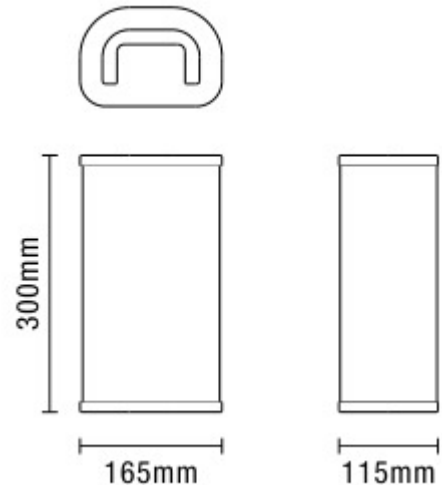

## Nayru Bathroom LED CCT Wall Light, Satin Brass

### TECHNICAL DATA

<b>Material</b>	Steel & Glass
<b>Colour</b>	Brass
<b>Bulb Type</b>	Integral LED
<b>Bulb Shape</b>	LED
<b>IP Rating</b>	IP44
<b>Colour Temperature (k)</b>	3000/4000k
<b>Max Wattage (W)</b>	12
<b>Lumen Output (lm)</b>	710
<b>Number of Bulbs</b>	1
<b>Fittings Class</b>	II