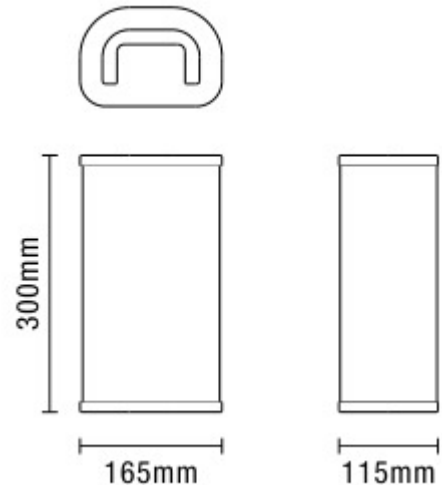

### TECHNICAL DATA

<b>Material</b>	Steel & Glass
<b>Colour</b>	Chrome
<b>Bulb Type</b>	Integral LED
<b>Bulb Shape</b>	LED
<b>IP Rating</b>	IP44
<b>Colour Temperature (k)</b>	3000/4000k
<b>Max Wattage (W)</b>	12
<b>Lumen Output (lm)</b>	710
<b>Number of Bulbs</b>	1
<b>Fittings Class</b>	II